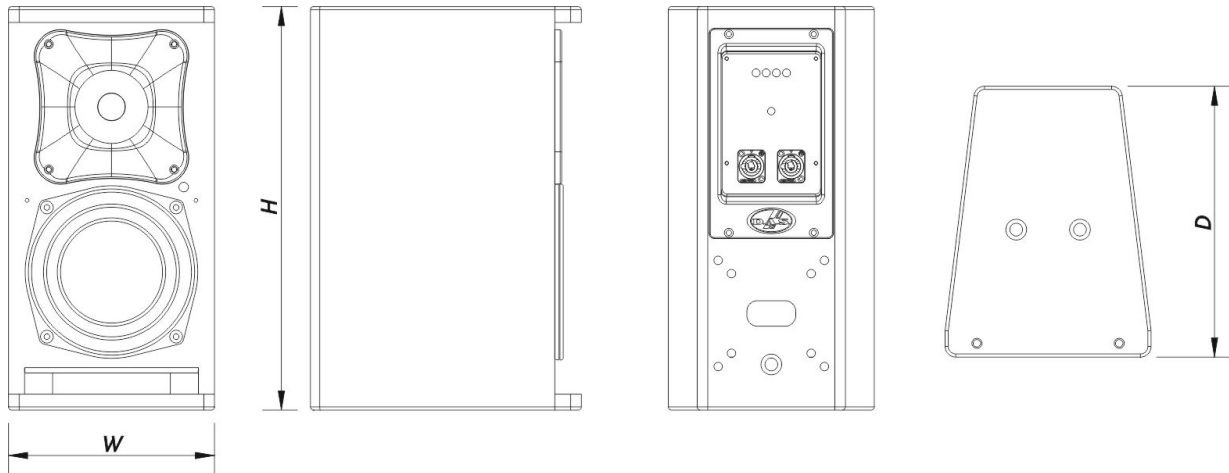

ORDERING INFORMATION

Model	Description	P/N
System		
ARTEC-506		10423170
Replacement Parts		
6P	Cone Transducer	20208730
BC-88	Horn	30003945
F-AR506	Filter	30005454
GM-M34	Diaphragm	20205060
M-34	Compression Driver	10207080
Accessories		
ANL-2	Rigging Accessories	10101020
AX-SPG1	Installation & Stacking Acc.	10105050
AX-SPG2	Installation & Stacking Acc.	10105060

ARTEC-506

DAS Audio Group, S.L. - C/ Islas Baleares 24 - 46988
Fuente del Jarro - Valencia - Spain - Tel. +34961340860
Updated (DD/MM/YYYY): 19/02/2025