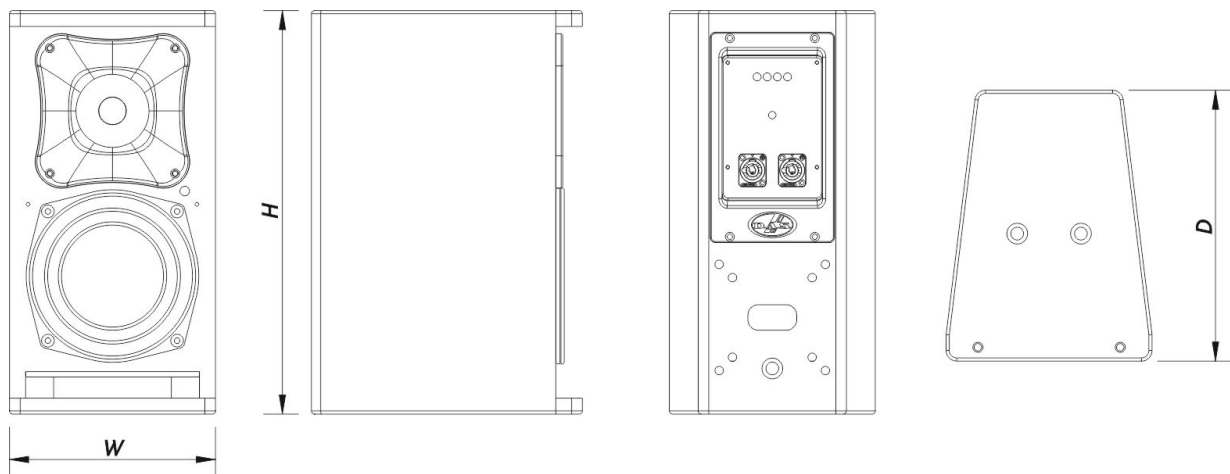

ORDERING INFORMATION

Model	Description	P/N
System		
ARTEC-506		10423170
Replacement Parts		
6P	Cone Transducer	20208730
BC-88	Horn	30003945
F-AR506	Filter	30005454
GM-M34	Diaphragm	20205060
M-34	Compression Driver	10207080
Accessories		
ANL-2	Rigging Accessories	10101020
AX-SPG1	Installation & Stacking Acc.	10105050
AX-SPG2	Installation & Stacking Acc.	10105060

ARTEC 506

DAS Audio Group, S.L. - C/ Islas Baleares 24 - 46988
Fuente del Jarro - Valencia - Spain - Tel. +34961340860
Updated (DD/MM/YYYY): 26/06/2024