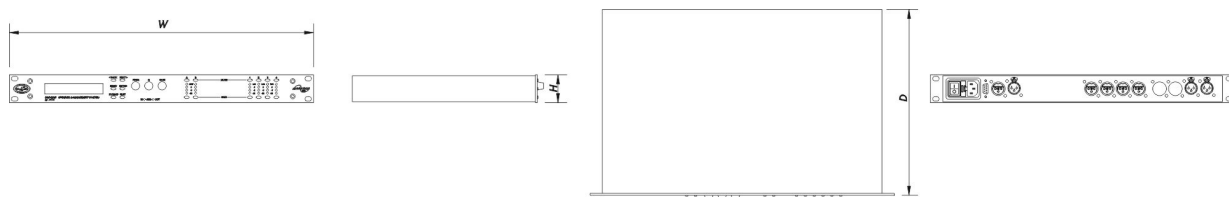

DESCRIPTION

The DSP-2040 offers a 2-In, 4-Out configuration with a wealth of features that make this processor ideal for use with small to medium sized live sound reinforcement projects.

The new DSP-2040 operates at 96 kHz to give a bandwidth of over 30 kHz and a dynamic range in excess of 116 dB. Connectors include two female XLR inputs, and four male XLR outputs. The DSP-2040 provides 8 bands of fully parametric equalization on inputs. Further, each output path features gain control, polarity, delay, and up to 9 parametric sections.

Dimensions-Weight

Dimensions (H x W x D)	44 x 482 x 300 mm 1,7 x 19,0 x 11,8 in
Net Weight	3,3 kg (7,3 lb)

DSP 2040

DAS Audio Group, S.L. - C/ Islas Baleares 24 - 46988
Fuente del Jarro - Valencia - Spain - Tel. +34961340860
Updated (DD/MM/YYYY): 05/06/2024

SOUND WITH SOUL

Shipping

Carton Dimensions (H x W x D)	110 x 530 x 450 mm 4,3 x 20,9 x 17,7 in
Shipping Weight	4,5 kg (9,9 lb)

DIMENSIONS

ORDERING INFORMATION

Model	Description	P/N
System		
DSP-2040		11105040