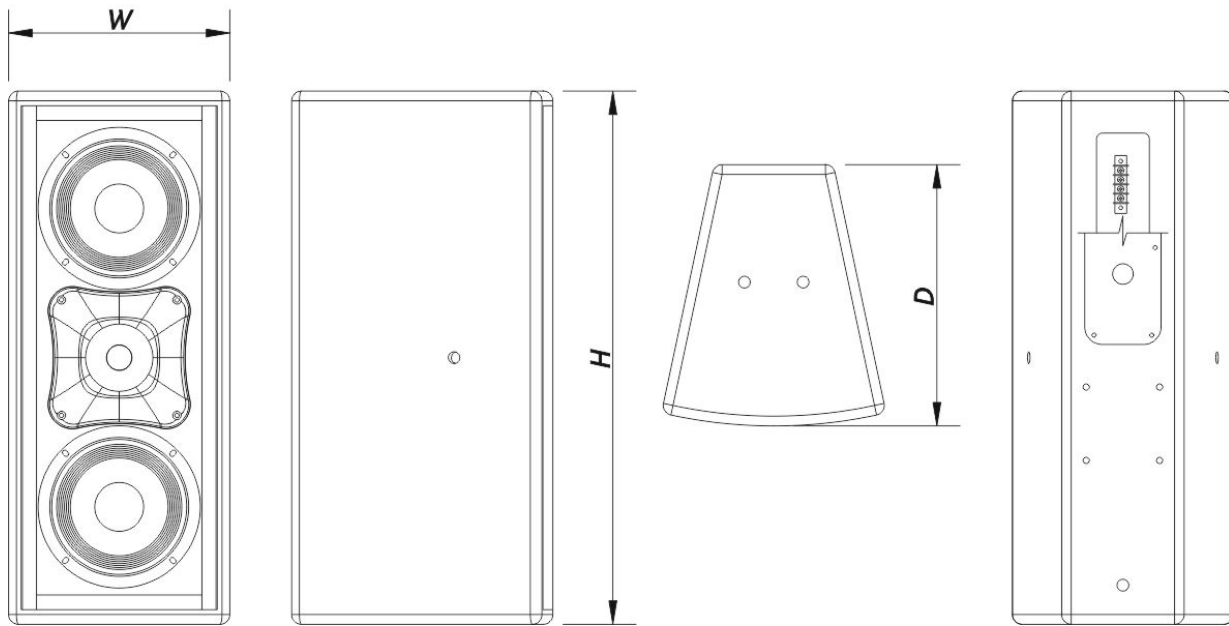

ORDERING INFORMATION

Model	Description	P/N
System		
WR-8826-DX		10428020
Replacement Parts		
6B	Cone Transducer	20208260
BC-88	Horn	30003945
F-WR8826	Filter	30005704
M-1	Transducer	20208250
Accessories		
ANL-2	Rigging Accessories	10101020
AX-SPG1	Installation & Stacking Acc.	10105050

WR 8826 DX

DAS Audio Group, S.L. - C/ Islas Baleares 24 - 46988
Fuente del Jarro - Valencia - Spain - Tel. +34961340860
Updated (DD/MM/YYYY): 26/06/2024