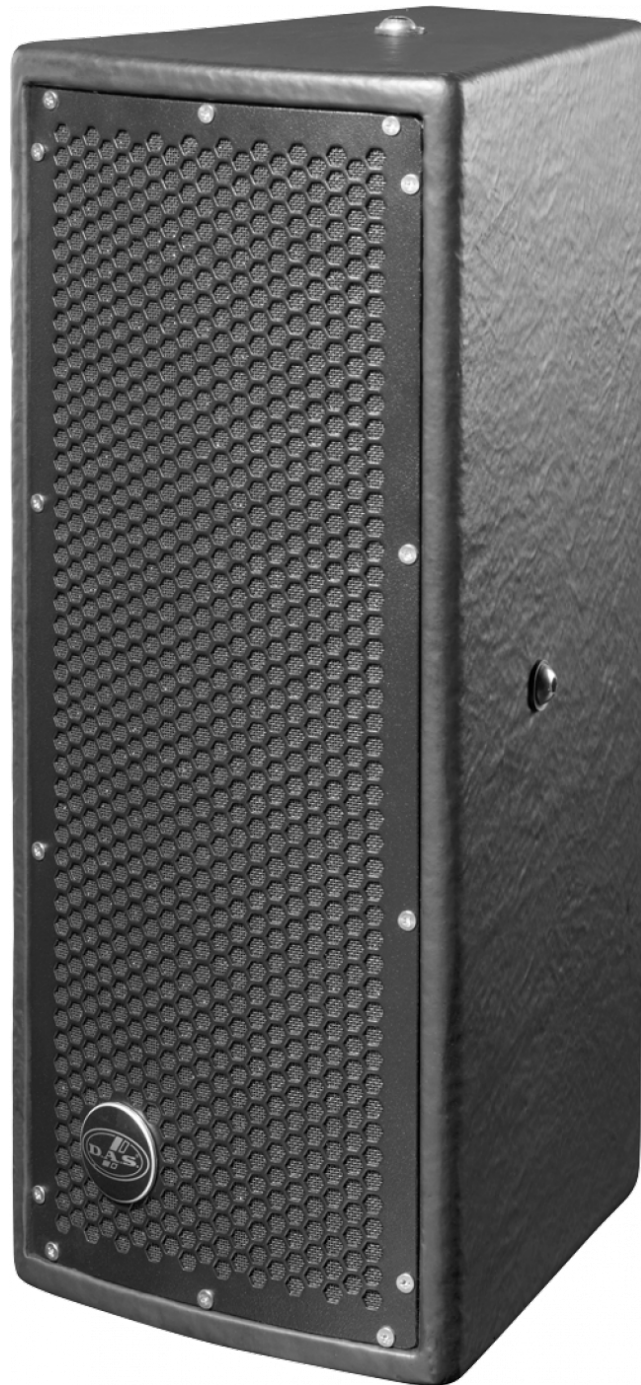

EN54 series

WR 8826 DX

DAS Audio Group, S.L. - C/ Islas Baleares 24 - 46988
Fuente del Jarro - Valencia - Spain - Tel. +34961340860
Updated (DD/MM/YYYY): 26/06/2024

SOUND WITH SOUL

KEY FEATURES

- EN54-24 certified for use in voice alarm systems
- 2-way system for outdoor installation
- DX finish (Fiberglass) for direct exposure
- IP56 ingress protection rating
- Twin 6" loudspeaker
- 1"annular diaphragm driver
- Stainless steel threaded fixing points for wall mounts

DESCRIPTION

The WR-8826-DX employs twin 6B woofers for low frequency reproduction. A 1" annular diaphragm compression driver provides brilliant highs. The birch plywood cabinet construction offers an ultra-compact design which is available in black, white or military grey depending on the finish.

The WR-8826-DX offers two exposure ratings: CX (covered exposure) for applications where cabinets are covered or protected, and DX (direct exposure) where cabinets are unprotected and directly exposed to the environment. The CX versions are protected with a thick ISO-flex polyurea coating. The DX versions augment the protection rating by employing a fiberglass exterior. Stainless steel fittings and mounting hardware are offered on both versions.