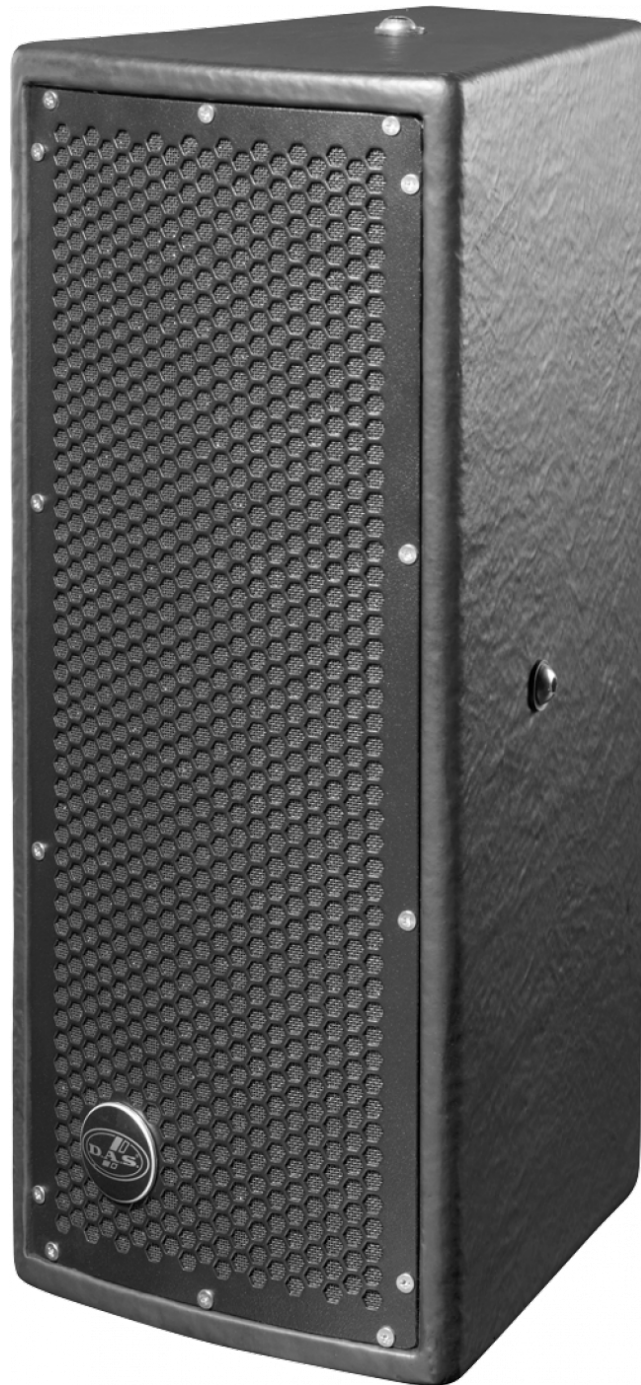

EN54 series

WR-8826-DX

DAS Audio Group, S.L. - C/ Islas Baleares 24 - 46988
Fuente del Jarro - Valencia - Spain - Tel. +34961340860
Updated (DD/MM/YYYY): 17/09/2024

SOUND WITH SOUL

KEY FEATURES

- EN54-24 certified for use in voice alarm systems
- 2-way system for outdoor installation
- DX finish (Fiberglass) for direct exposure
- IP56 ingress protection rating
- Twin 6" loudspeaker
- 1"annular diaphragm driver
- Stainless steel threaded fixing points for wall mounts

DESCRIPTION

The WR-8826-DX employs twin 6B woofers for low frequency reproduction. A 1" annular diaphragm compression driver provides brilliant highs. The birch plywood cabinet construction offers an ultra-compact design which is available in black, white or military grey depending on the finish.

The WR-8826-DX offers two exposure ratings: CX (covered exposure) for applications where cabinets are covered or protected, and DX (direct exposure) where cabinets are unprotected and directly exposed to the environment. The CX versions are protected with a thick ISO-flex polyurea coating. The DX versions augment the protection rating by employing a fiberglass exterior. Stainless steel fittings and mounting hardware are offered on both versions.