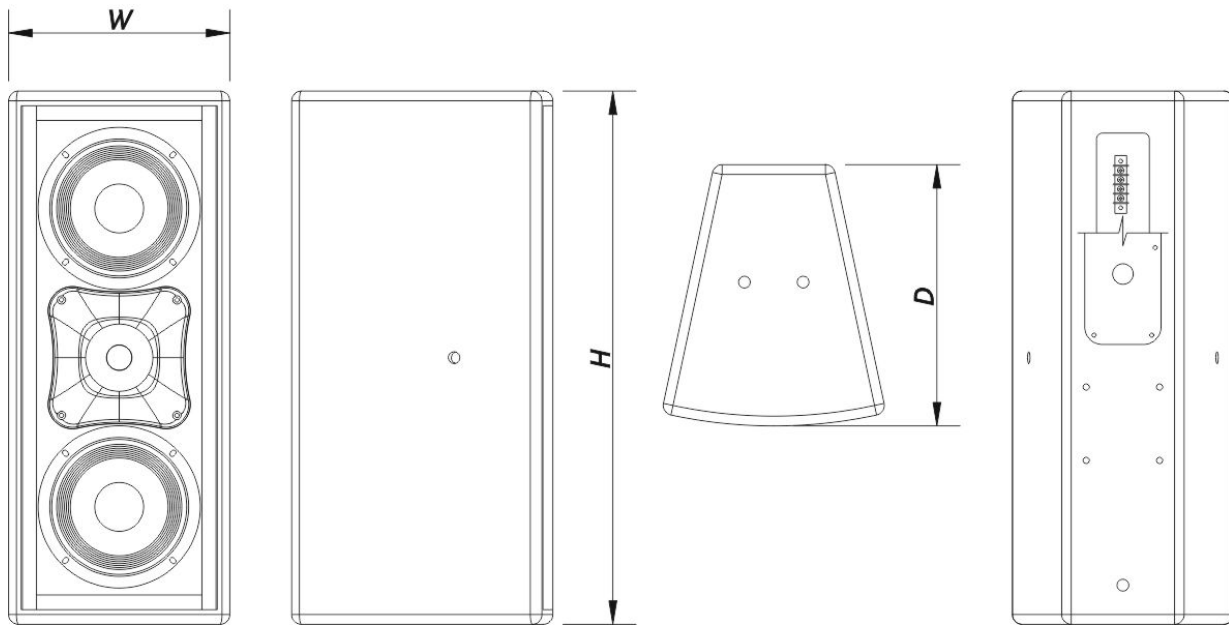

ORDERING INFORMATION

Model	Description	P/N
System		
WR-8826-DX		10428020
Replacement Parts		
6B	Cone Transducer	20208260
BC-88	Horn	30003945
F-WR8826	Filter	30005704
M-1	Transducer	20208250
Accessories		
ANL-2	Rigging Accessories	10101020
AX-SPG1	Installation & Stacking Acc.	10105050

WR-8826-DX

DAS Audio Group, S.L. - C/ Islas Baleares 24 - 46988
Fuente del Jarro - Valencia - Spain - Tel. +34961340860
Updated (DD/MM/YYYY): 17/09/2024

SOUND WITH SOUL