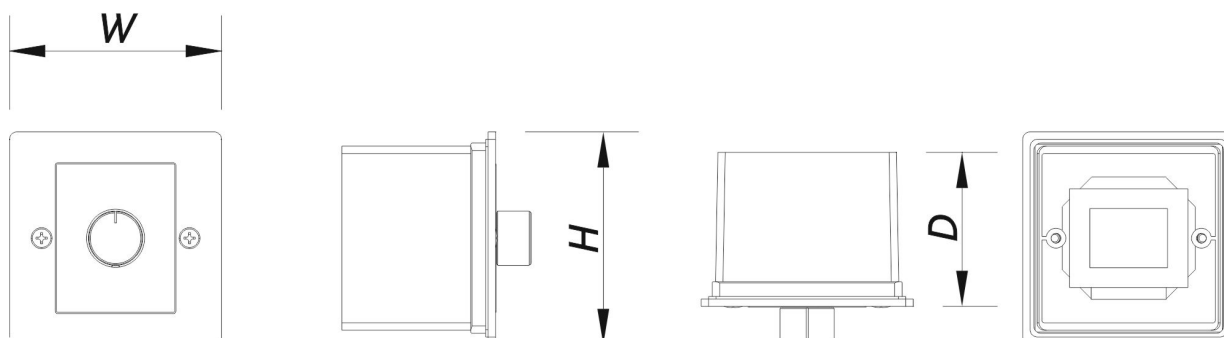

INTEGRAL-VC1

DAS Audio Group, S.L. - C/ Islas Baleares 24 - 46988
Fuente del Jarro - Valencia - Spain - Tel. +34961340860
Updated (DD/MM/YYYY): 28/11/2024

SOUND WITH SOUL

SPECIFICATIONS

Electronics

| | |
|--------------------|---|
| Power Handling | 120 W |
| Frequency Response | 20 Hz - 20 kHz |
| Taps | Tap 1 Tap 2 Tap 3 Tap 4 Tap 5 0 dB -6 dB -12 dB -18 dB OFF |
| Attenuation | 6dB |

Dimensions-Weight

| | |
|--------------------------|---------------------------------------|
| Dimensions (H x W x D) | 86 x 86 x 52 mm 3,4 x 3,4 x 2,0 in |
| Net Weight | 0,5 kg (0,2 lb) |

DIMENSIONS

ORDERING INFORMATION