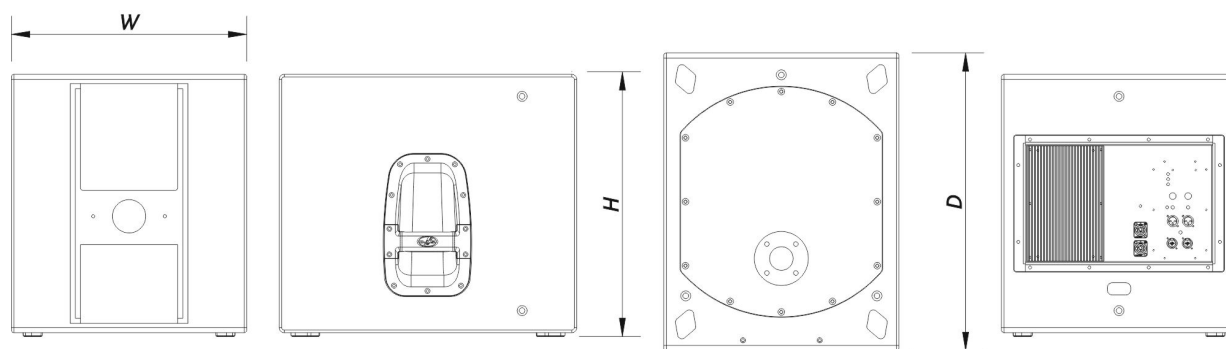

Connectors

Audio Input Connector	1 x speakON NL4
Audio Output Connector	1 x speakON NL4

Enclosure

Enclosure Construction	Birch Plywood
Enclosure Geometry	Rectangular
Rigging	M10 Rigging Points
Finish	ISO-flex Paint
Color	Black
Depth	585 mm (23,0 in)
Dimensions (H x W x D)	515 x 465 x 585 mm 20,3 x 18,3 x 23,0 in
Net Weight	32,0 kg (70,6 lb)

Shipping

Carton Dimensions (H x W x D)	580 x 510 x 632 mm 22,8 x 20,1 x 24,9 in
---------------------------------	---

Shipping Weight	34,5 kg (76,1 lb)
-----------------	---------------------

DIMENSIONS

ORDERING INFORMATION