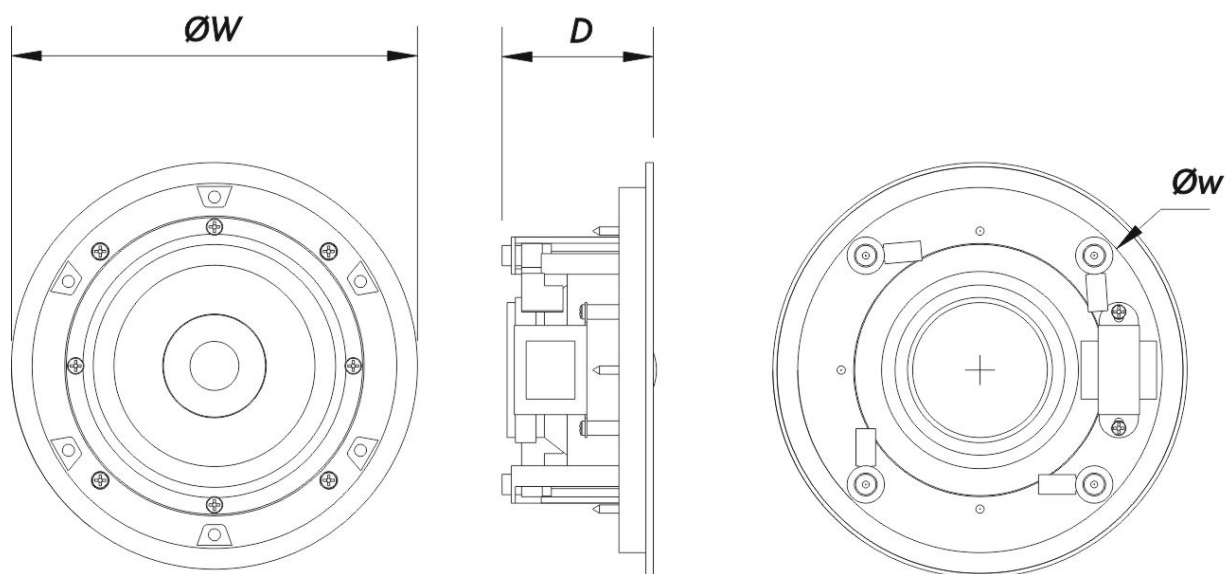

Connectors

Audio Input Connector	Spring Terminals
Audio Output Connector	Spring Terminals

Enclosure

Enclosure Geometry	Round
Color	White

DECO-5-T

Cut Out Diameter	181 mm (7,2 in)
Depth	75 mm (3,0 in)
Dimensions (H x W x D)	205 x 205 x 75 mm 8,0 x 8,0 x 3,0 in
Net Weight	0,9 kg (2,0 lb)

Shipping

Carton Dimensions (H x W x D)	250 x 230 x 370 mm 9,8 x 9,1 x 14,6 in
Shipping Weight	1,0 kg (2,2 lb)

DIMENSIONS

ORDERING

Model	Description	P/N
-------	-------------	-----

DECO-5-T

DAS Audio Group, S.L. - C/ Islas Baleares 24 - 46988
 Fuente del Jarro - Valencia - Spain - Tel. +34961340860
 Updated (DD/MM/YYYY): 25/07/2024