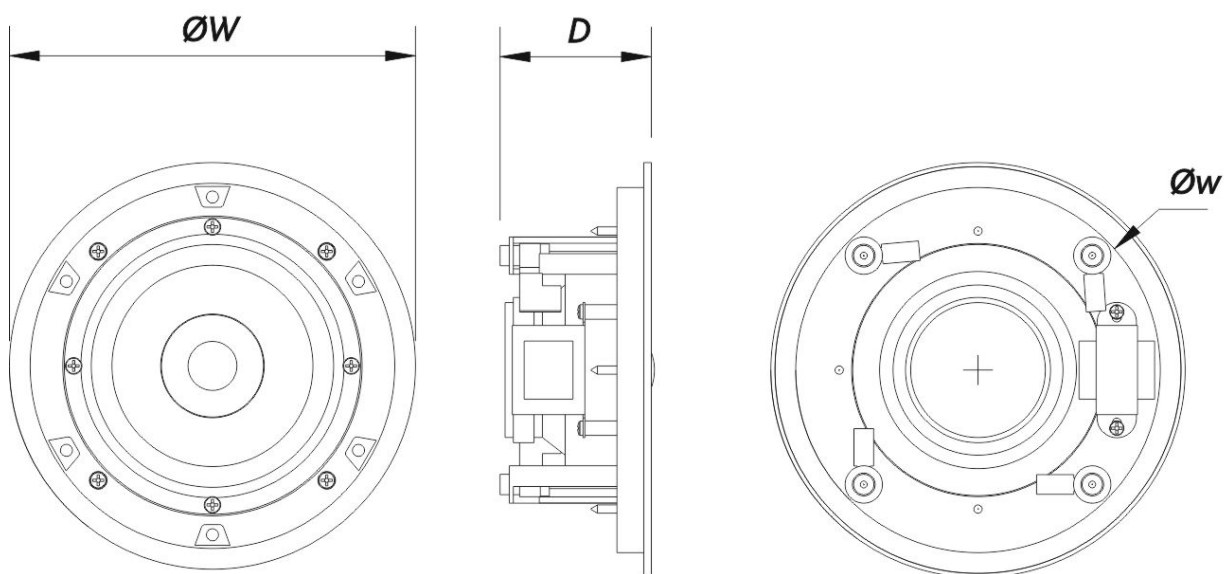

Connectors

Audio Input Connector	Spring Terminals
Audio Output Connector	Spring Terminals

Enclosure

Enclosure Geometry	Round
Color	White

DECO 5 T

Cut Out Diameter	181 mm (7,2 in)
Depth	75 mm (3,0 in)
Dimensions (H x W x D)	205 x 205 x 75 mm 8,0 x 8,0 x 3,0 in
Net Weight	0,9 kg (2,0 lb)

Shipping

Carton Dimensions (H x W x D)	250 x 230 x 370 mm 9,8 x 9,1 x 14,6 in
Shipping Weight	1,0 kg (2,2 lb)

DIMENSIONS

ORDERING

Model	Description	P/N
-------	-------------	-----

DECO 5 T

DAS Audio Group, S.L. - C/ Islas Baleares 24 - 46988
 Fuente del Jarro - Valencia - Spain - Tel. +34961340860
 Updated (DD/MM/YYYY): 05/06/2024