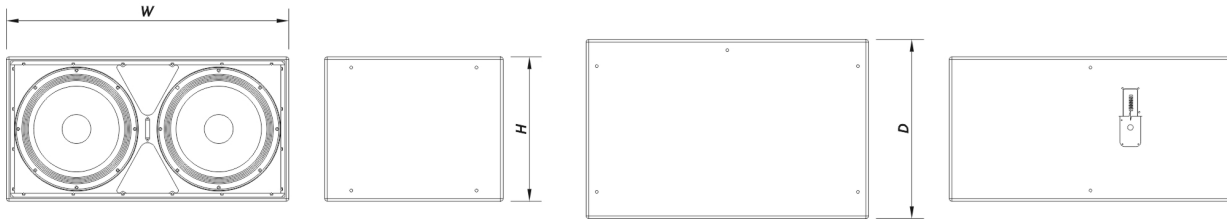

Net Weight 70,0 kg (154,3 lb)

Components

LF Driver 18LX

Shipping

Carton Dimensions (H x W x D)
595 x 1.145 x 722 mm
23,4 x 45,0 x 28,4 in

Shipping Weight 80,0 kg (176,0 lb)

DIMENSIONS

ORDERING INFORMATION

Model	Description	P/N
System		
WR-218S-DX		10428249
Replacement Parts		
18LX	Cone Transducer	10214270
GM-18LX	Recone Kit	20208310

WR 218S DX

DAS Audio Group, S.L. - C/ Islas Baleares 24 - 46988
Fuente del Jarro - Valencia - Spain - Tel. +34961340860
Updated (DD/MM/YYYY): 26/06/2024