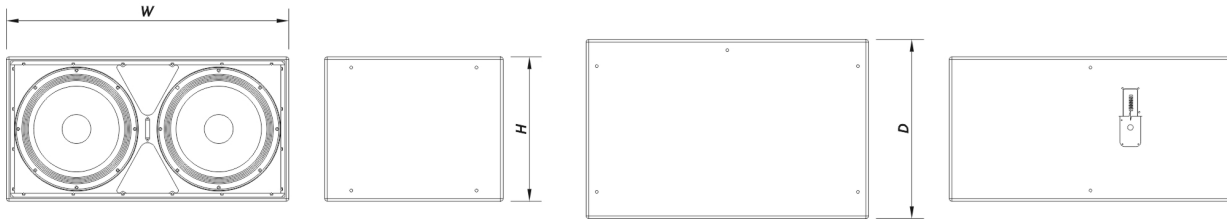

Connectors

Audio Input Connector	Covered Barrier Strip Terminals
Audio Output Connector	Covered Barrier Strip Terminals

Enclosure

Enclosure Construction	Birch Plywood
Enclosure Geometry	Rectangular
Rigging	M10 Rigging Points
Finish	Fiberglass
Color	Black
IP Rating	IP54
Depth	675 mm (26,6 in)
Dimensions (H x W x D)	550 x 1.065 x 675 mm 21,7 x 41,9 x 26,6 in

Shipping

Carton Dimensions (H x W x D)
595 x 1.145 x 722 mm
23,4 x 45,0 x 28,4 in

Shipping Weight 80,0 kg (176,0 lb)

DIMENSIONS

ORDERING INFORMATION

Model	Description	P/N
System		
WR-218S-DX		10428249
Replacement Parts		
18LX	Cone Transducer	10214270
GM-18LX	Recone Kit	20208310