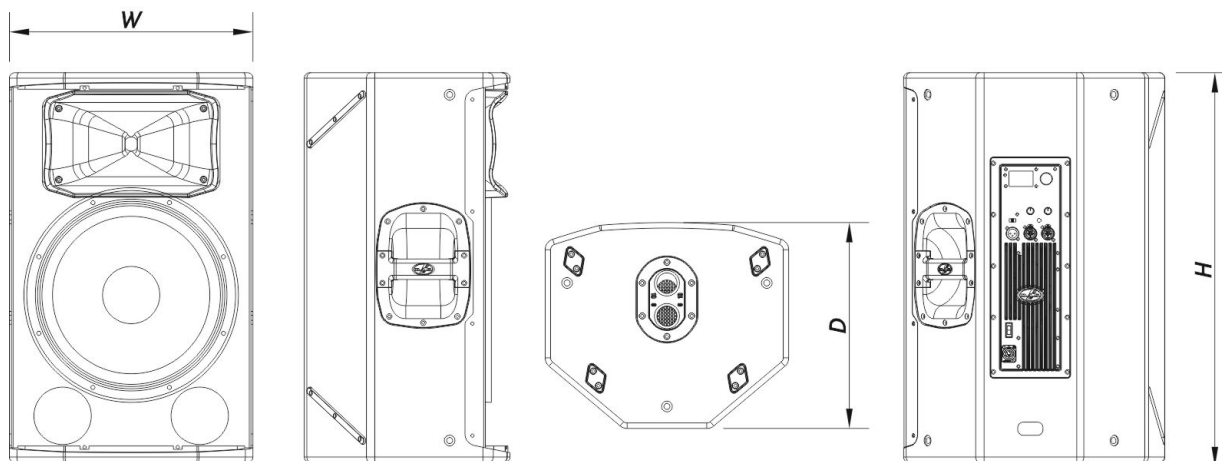

Color	Black
Dimensions (H x W x D)	720 x 445 x 380 mm 28,3 x 18,0 x 17,5 in
Net Weight	25,5 kg (56,2 lb)

Components

LF Driver	15FV4
HF Driver	M-28
Horn/Waveguide	BC-95

Shipping

Carton Dimensions (H x W x D)	815 x 451 x 526 mm 32,1 x 17,8 x 20,7 in
Shipping Weight	27,5 kg (60,6 lb)

DIMENSIONS

VANTEC 15A

DAS Audio Group, S.L. - C/ Islas Baleares 24 - 46988
Fuente del Jarro - Valencia - Spain - Tel. +34961340860
Updated (DD/MM/YYYY): 26/06/2024

SOUND WITH SOUL