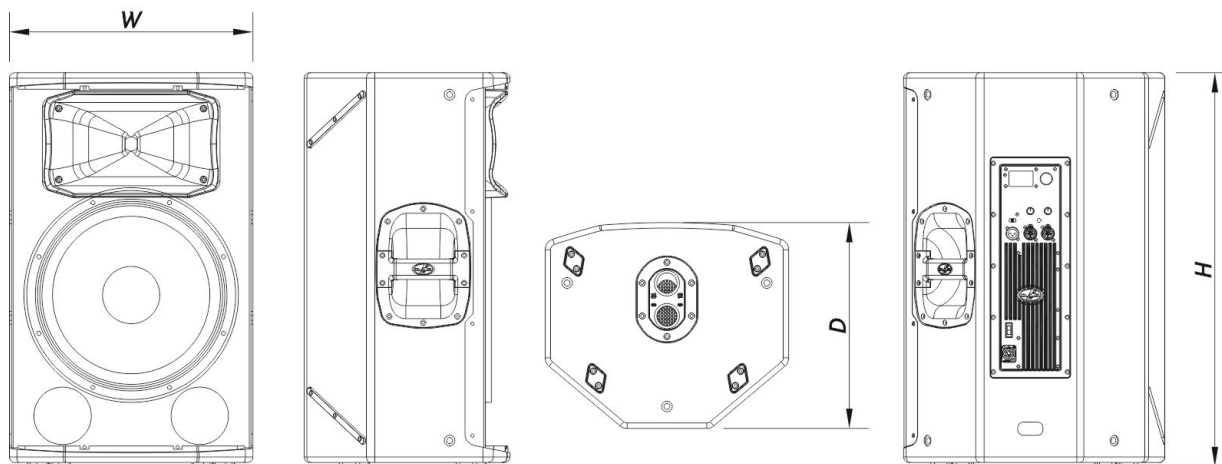

Color	Black
Dimensions (H x W x D)	720 x 445 x 380 mm 28,3 x 18,0 x 17,5 in
Net Weight	25,5 kg (56,2 lb)

Components

LF Driver	15FV4
HF Driver	M-28
Horn/Waveguide	BC-95

Shipping

Carton Dimensions (H x W x D)	815 x 451 x 526 mm 32,1 x 17,8 x 20,7 in
Shipping Weight	27,5 kg (60,6 lb)

DIMENSIONS

VANTEC-15A

DAS Audio Group, S.L. - C/ Islas Baleares 24 - 46988
Fuente del Jarro - Valencia - Spain - Tel. +34961340860
Updated (DD/MM/YYYY): 15/10/2024

SOUND WITH SOUL