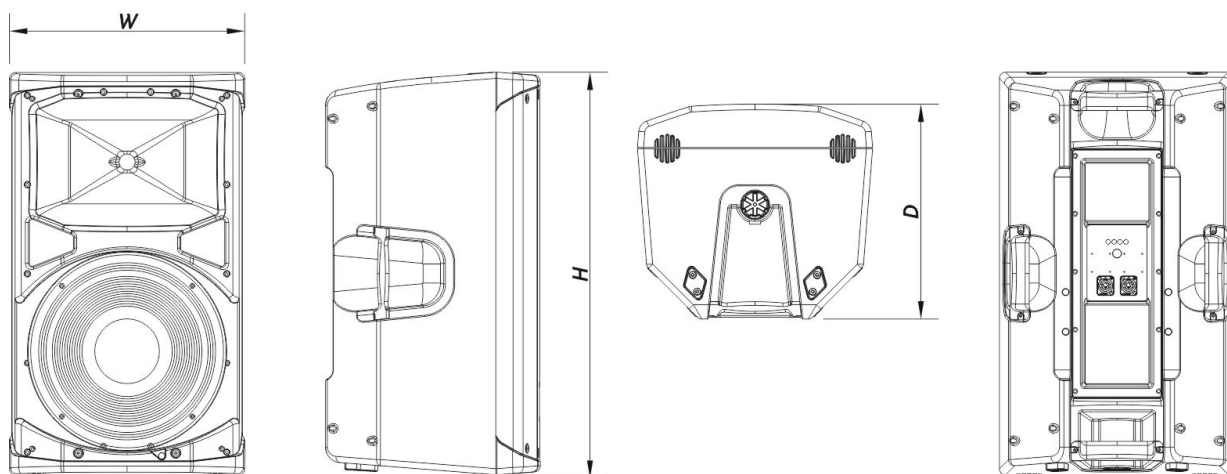

Shipping

Carton Dimensions (H x W x D)	750 x 450 x 415 mm
	29,5 x 17,7 x 16,3 in
Shipping Weight	19,5 kg (43,0 lb)

DIMENSIONS

ORDERING INFORMATION

Model	Description	P/N
System		
ALTEA-712-WR		10404895

ALTEA-712-WR

DAS Audio Group, S.L. - C/ Islas Baleares 24 - 46988
Fuente del Jarro - Valencia - Spain - Tel. +34961340860
Updated (DD/MM/YYYY): 04/12/2024

SOUND WITH SOUL