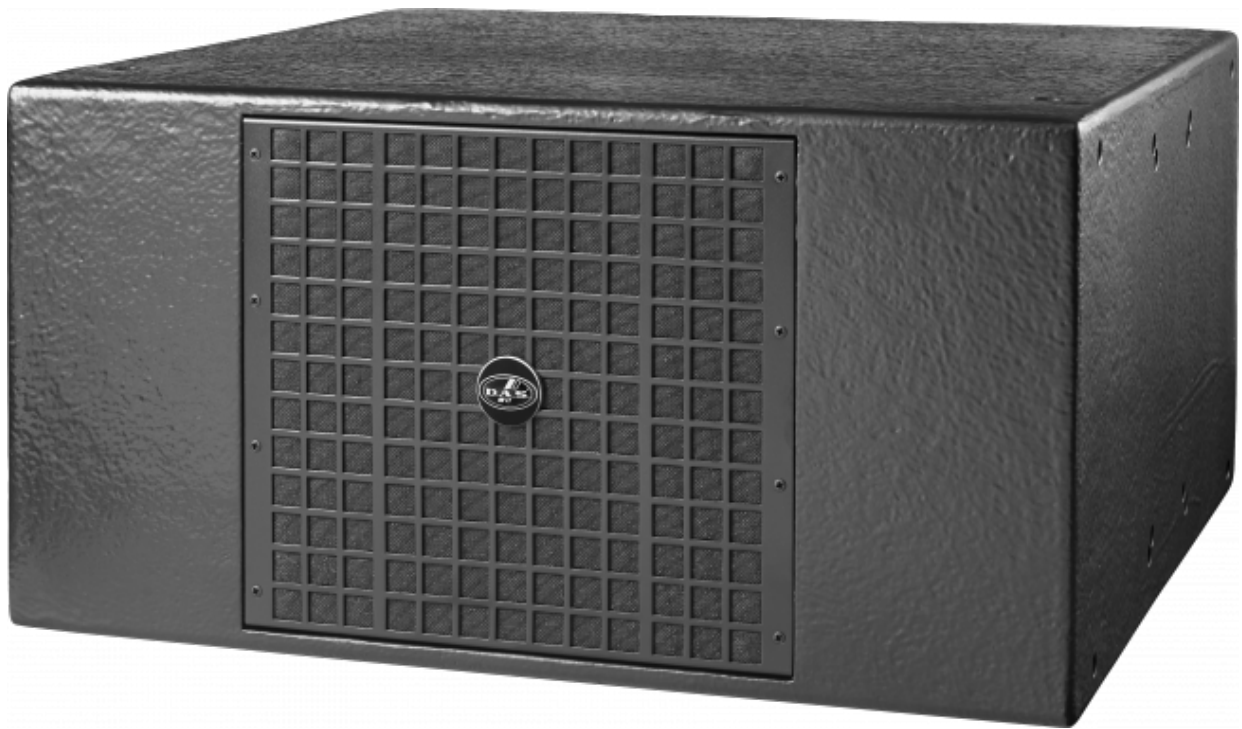

WR series

WR 322S DX

DAS Audio Group, S.L. - C/ Islas Baleares 24 - 46988
Fuente del Jarro - Valencia - Spain - Tel. +34961340860
Updated (DD/MM/YYYY): 26/06/2024

SOUND WITH SOUL

KEY FEATURES

- Weather resistant subwoofer system
- Fiberglass exterior finish
- 1600 W program power handling
- 2 x 12P low frequency loudspeakers, 3" VCD
- For use in biamplified systems
- Rigging compatible with the WR-320-DXW

DESCRIPTION

The WR-322S-DX is a compact twin 12" subwoofer designed to provide low frequency reinforcement for the WR-320S-DX installation line array. The bass-reflex system configuration incorporates two DAS 12P loudspeakers with 3" voice coils for ample power handling.

The Birch plywood enclosure is equipped with rigging points and finished in the durable fiber glass protective coating. The WR-322S-DX is compatible with the WR-320-DX and allows units to be flown from the subwoofers with a simple joining plate to form flown arrays.