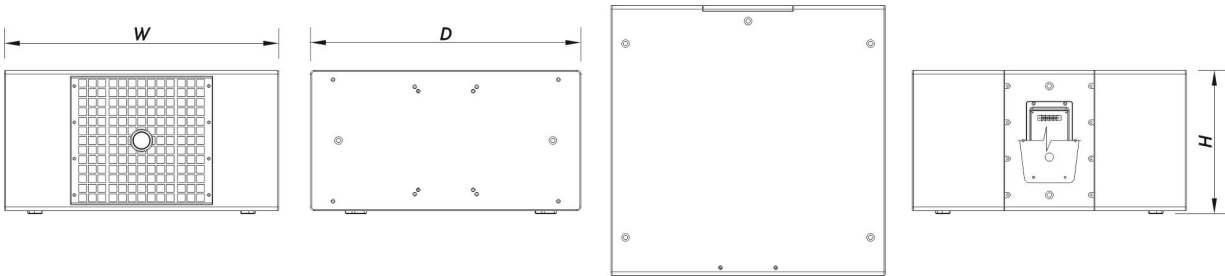

Connectors

Audio Input Connector	Covered Barrier Strip Terminals
Audio Output Connector	Covered Barrier Strip Terminals

Enclosure

Enclosure Construction	Birch Plywood
Enclosure Geometry	Rectangular
Rigging	M10 Rigging Points
Finish	Fiberglass
Color	Black
IP Rating	IP54
Depth	690 mm (27,2 in)
Dimensions (H x W x D)	365 x 700 x 690 mm 14,4 x 27,6 x 27,2 in
Net Weight	48,5 kg (106,9 lb)

Shipping

Carton Dimensions (H x W x D)	470 x 800 x 740 mm 18,5 x 31,5 x 29,1 in
Shipping Weight	52,5 kg (115,7 lb)

DIMENSIONS

ORDERING INFORMATION

Model	Description	P/N
-------	-------------	-----

System

WR-322S-DX		10428247
------------	--	----------