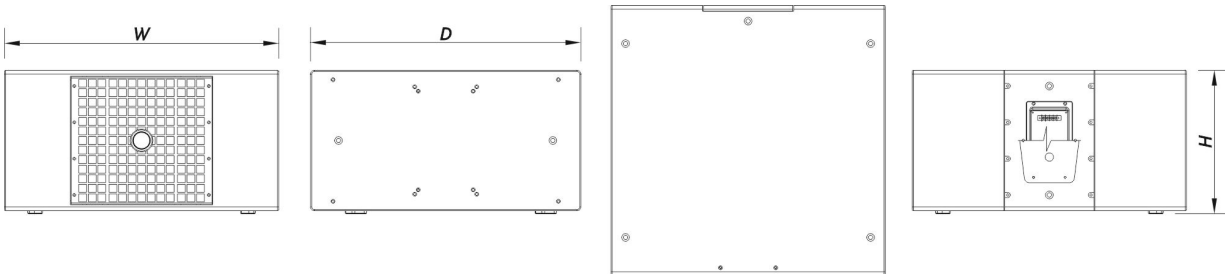

Connectors

Audio Input Connector	Covered Barrier Strip Terminals
Audio Output Connector	Covered Barrier Strip Terminals

Enclosure

Enclosure Construction	Birch Plywood
Enclosure Geometry	Rectangular
Rigging	M10 Rigging Points
Finish	Fiberglass
Color	Black
IP Rating	IP54
Depth	690 mm (27,2 in)
Dimensions (H x W x D)	365 x 700 x 690 mm 14,4 x 27,6 x 27,2 in
Net Weight	48,5 kg (106,9 lb)

Shipping

Carton Dimensions (H x W x D)	470 x 800 x 740 mm 18,5 x 31,5 x 29,1 in
Shipping Weight	52,5 kg (115,7 lb)

DIMENSIONS

ORDERING INFORMATION

Model	Description	P/N
-------	-------------	-----

System

WR-322S-DX		10428247
------------	--	----------