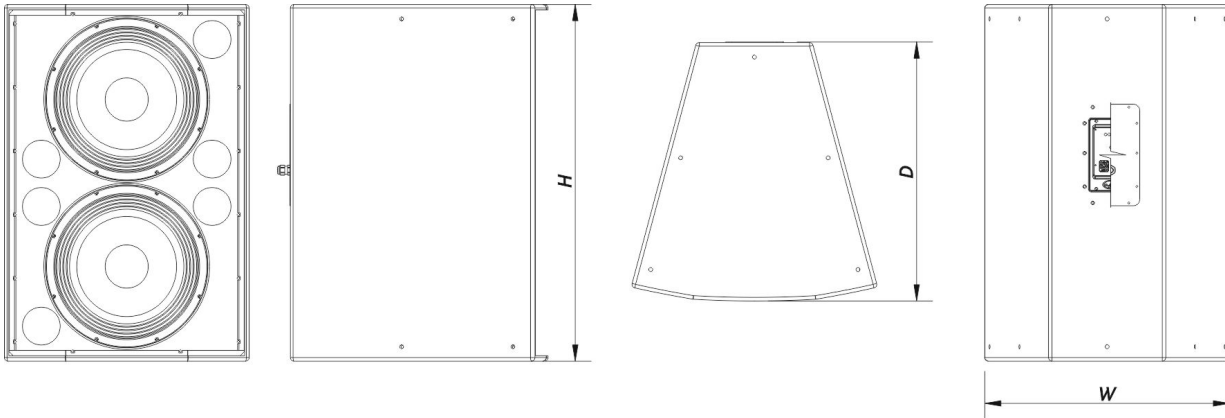

Connectors

Audio Input Connector	1 x speakON NL4 Covered Barrier Strip Terminals
Audio Output Connector	1 x speakON NL4 Covered Barrier Strip Terminals

Enclosure

Enclosure Construction	Birch Plywood
Enclosure Geometry	Rectangular
Rigging	M10 Rigging Points
Finish	ISO-flex Paint
Color	Black

HQ-218-CX

DAS Audio Group, S.L. - C/ Islas Baleares 24 - 46988
Fuente del Jarro - Valencia - Spain - Tel. +34961340860
Updated (DD/MM/YYYY): 11/10/2024

Depth	720 mm (28,4 in)
Dimensions (H x W x D)	990 x 685 x 720 mm 39,0 x 27,0 x 28,4 in
Net Weight	67,0 kg (147,7 lb)

Components

LF Driver	18LX
-----------	------

Shipping

Carton Dimensions (H x W x D)	1.070 x 650 x 745 mm 42,1 x 25,6 x 29,3 in
Shipping Weight	78,0 kg (172,0 lb)

DIMENSIONS

ORDERING INFORMATION

Model	Description	P/N
System		