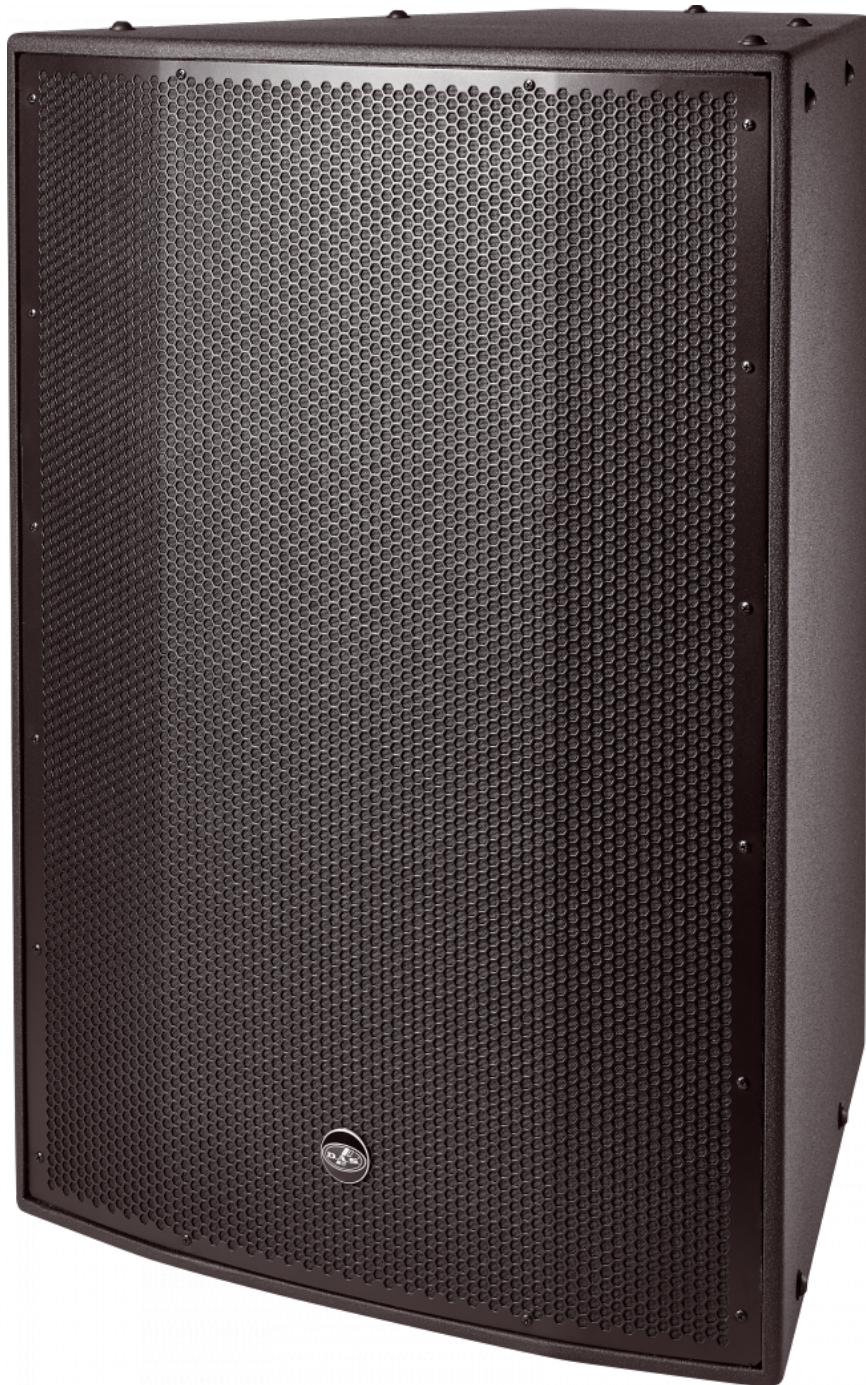

HQ series

HQ 218 CX

DAS Audio Group, S.L. - C/ Islas Baleares 24 - 46988
Fuente del Jarro - Valencia - Spain - Tel. +34961340860
Updated (DD/MM/YYYY): 26/06/2024

SOUND WITH SOUL