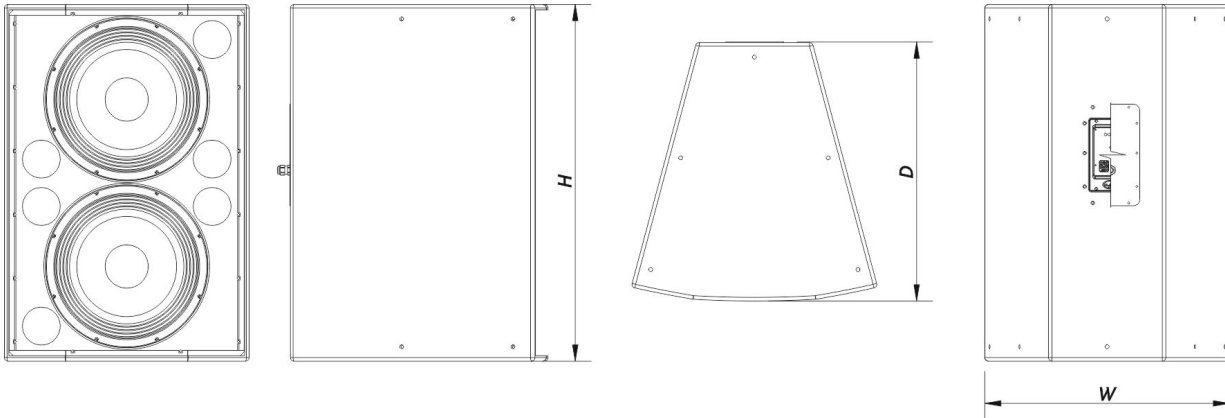

# HQ 218 CX

DAS Audio Group, S.L. - C/ Islas Baleares 24 - 46988  
Fuente del Jarro - Valencia - Spain - Tel. +34961340860  
Updated (DD/MM/YYYY): 26/06/2024

SOUND WITH SOUL

Depth	720 mm (28,4 in)
Dimensions ( H x W x D )	990 x 685 x 720 mm 39,0 x 27,0 x 28,4 in
Net Weight	67,0 kg ( 147,7 lb )

## DIMENSIONS