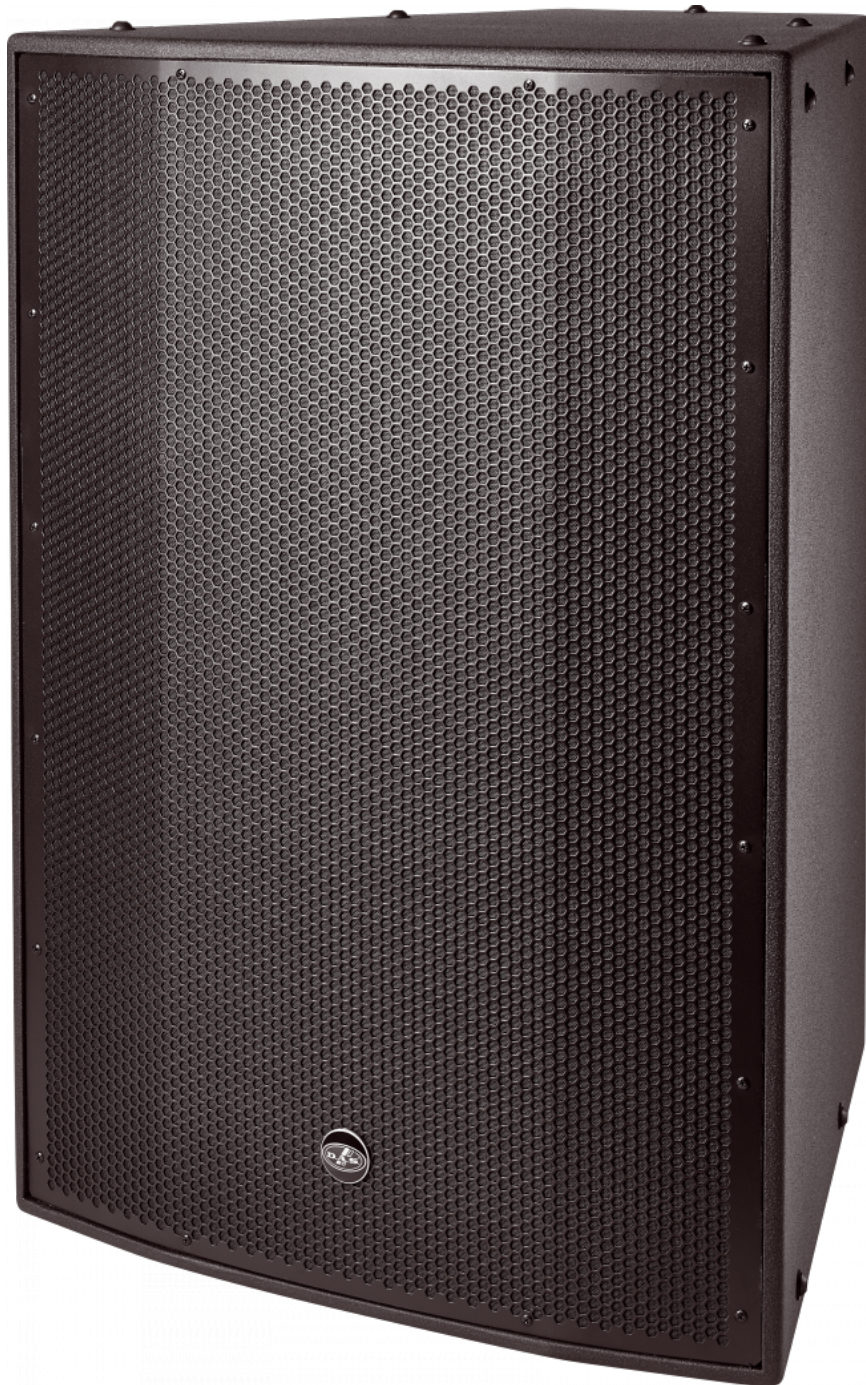

HQ series

HQ-218-CX

DAS Audio Group, S.L. - C/ Islas Baleares 24 - 46988
Fuente del Jarro - Valencia - Spain - Tel. +34961340860
Updated (DD/MM/YYYY): 11/10/2024

SOUND WITH SOUL

KEY FEATURES

- Flyable low frequency system
- CX finish (ISO-flex) for covered exposure
- Two 18LX loudspeakers
- Bass-reflex configuration
- High power handling capacity
- Stainless steel rigging kit

DESCRIPTION

The HQ-218 is offered in two exposure ratings-“covered exposure” (CX) for applications where cabinets are covered or protected, and “direct exposure” (DX) where cabinets are unprotected and directly exposed to the environment. The CX versions are protected with a thick ISO-flex coating on both the exterior and interior surfaces. The DX versions augment the protection rating by employing a fiberglass exterior and a gel coat sealed interior. Both versions are rated IP54.

Connectors

Audio Input Connector	1 x speakON NL4 Covered Barrier Strip Terminals
Audio Output Connector	1 x speakON NL4 Covered Barrier Strip Terminals

Enclosure

Enclosure Construction	Birch Plywood
Enclosure Geometry	Rectangular
Rigging	M10 Rigging Points
Finish	ISO-flex Paint
Color	Black