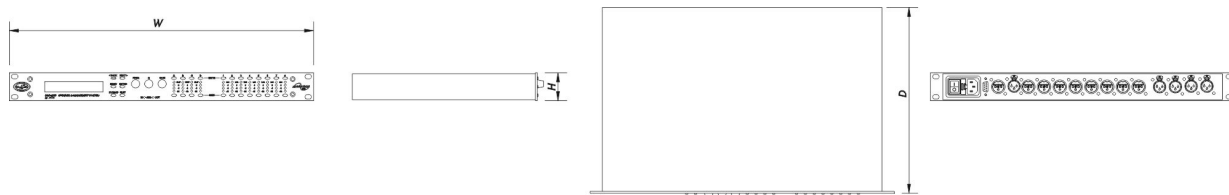

Envio

Dimensões da Embalagem (A x L x P)	110 x 530 x 450 mm 4,3 x 20,9 x 17,7 in
Peso de Expedição	4,5 kg (9,9 lb)

DIMENSÕES

INFORMAÇÕES SOBRE PEDIDOS

Modelo	Descrição	P/N

Sistema

DSP-4080		11105060

DSP 4080

DAS Audio Group, S.L. - C/ Islas Baleares 24 - 46988
Fuente del Jarro - Valencia - Spain - Tel. +34961340860
Updated (DD/MM/YYYY): 05/06/2024

SOUND WITH SOUL