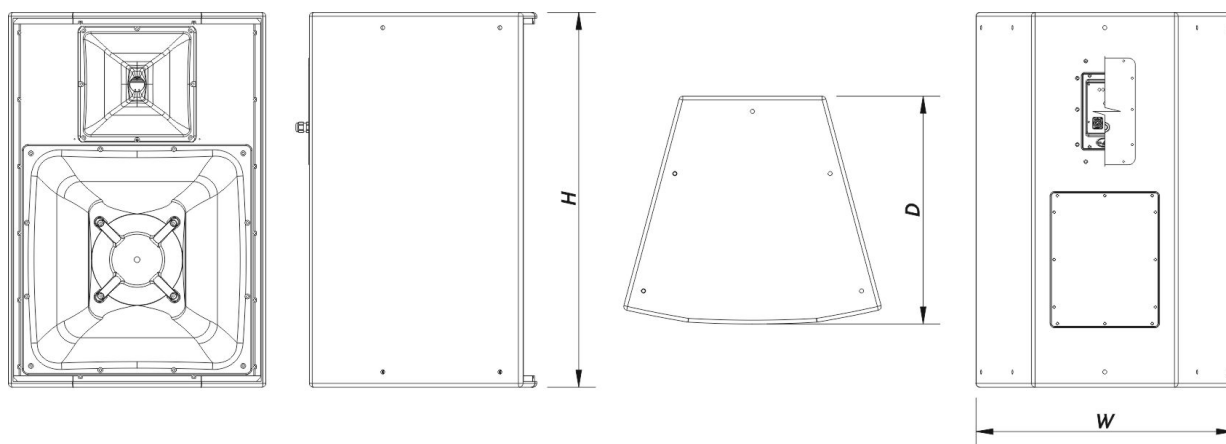

| | |
|--------------------------|---|
| Enclosure Construction | Birch Plywood |
| Enclosure Geometry | Trapezoidal |
| Rigging | M10 Rigging Points |
| Finish | Fiberglass |
| Color | Black |
| Depth | 720 mm (28,4 in) |
| Dimensions (H x W x D) | 990 x 685 x 720 mm 39,0 x 27,0 x 28,4 in |
| Net Weight | 62,5 kg (137,8 lb) |

Shipping

| | |
|---------------------------------|---|
| Carton Dimensions (H x W x D) | 1.070 x 650 x 745 mm 42,1 x 25,6 x 29,3 in |
| Shipping Weight | 67,5 kg (148,8 lb) |

DIMENSIONS

ORDERING INFORMATION