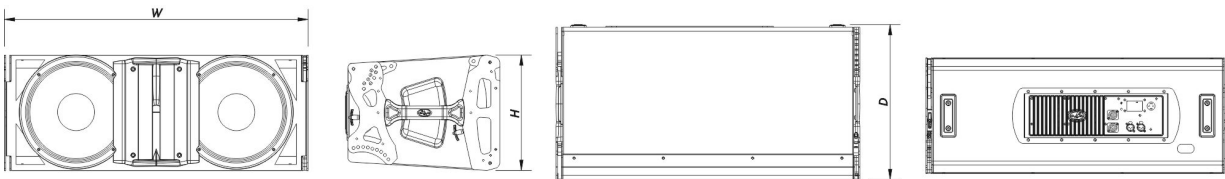

SOUND WITH SOUL

Rigging	Captive Rigging System
Finish	ISO-flex Paint
Color	Black
Dimensions (H x W x D)	325 x 855 x 435 mm 12,8 x 33,7 x 17,1 in
Net Weight	41,0 kg (90,4 lb)

Components

LF Driver	12MI4
MF Driver	12MI4
HF Driver	M-75
Horn/Waveguide	BPS-90VNT

Shipping

Carton Dimensions (H x W x D)	470 x 275 x 480 mm 18,5 x 10,8 x 18,9 in
Shipping Weight	43,5 kg (95,9 lb)

DIMENSIONS

Model	Description	P/N
-------	-------------	-----

EVENT 212A

DAS Audio Group, S.L. - C/ Islas Baleares 24 - 46988
 Fuente del Jarro - Valencia - Spain - Tel. +34961340860
 Updated (DD/MM/YYYY): 15/07/2024