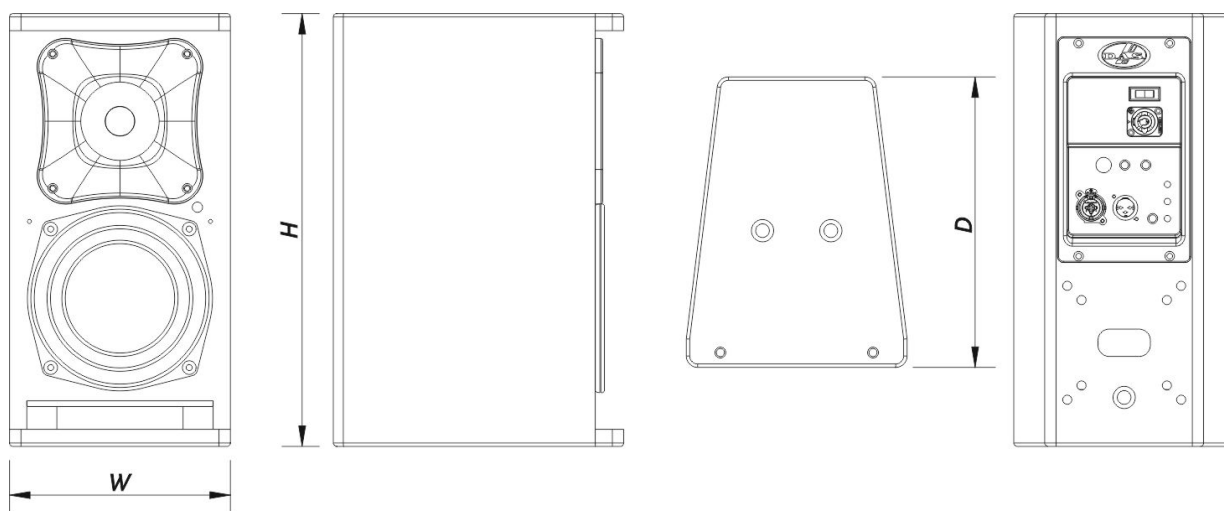

Color	Black
Dimensions (H x W x D)	385 x 195 x 260 mm 15,2 x 7,7 x 10,2 in
Net Weight	9,0 kg (19,8 lb)

Components

LF Driver	6P
HF Driver	M-34
Horn/Waveguide	BC-88

Shipping

Carton Dimensions (H x W x D)	471 x 266 x 330 mm 18,5 x 10,5 x 13,0 in
Shipping Weight	11,4 kg (25,1 lb)

DIMENSIONS

Model	Description	P/N

ARTEC-506A-230

DAS Audio Group, S.L. - C/ Islas Baleares 24 - 46988
Fuente del Jarro - Valencia - Spain - Tel. +34961340860
Updated (DD/MM/YYYY): 13/10/2024