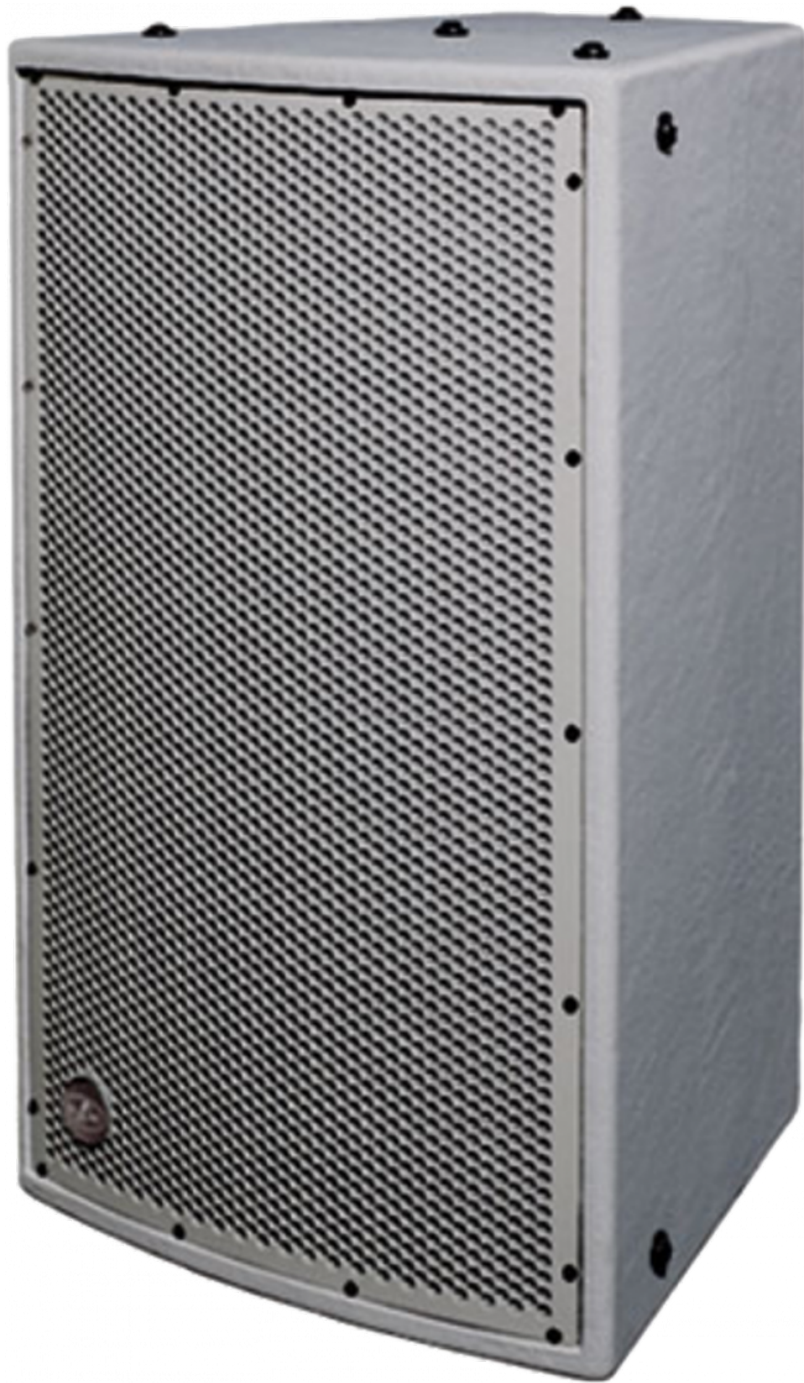

EN54 series

WR-6412-DXG

DAS Audio Group, S.L. - C/ Islas Baleares 24 - 46988
Fuente del Jarro - Valencia - Spain - Tel. +34961340860
Updated (DD/MM/YYYY): 17/09/2024

SOUND WITH SOUL

KEY FEATURES

- EN54-24 certified for use in voice alarm systems
- 2-way system for outdoor installation
- DX finish (Fiberglass) for direct exposure
- IP54 ingress protection rating
- 1 x 12AV loudspeaker
- M-75 compression driver with 3" diaphragm
- Rotatable 60° x 40° horn design
- Stainless steel fixing points

DESCRIPTION

The WR-6412-DXG employs a 12AV woofer for low frequency reproduction. A M-75 compression driver with 3" titanium diaphragm attached to a 60° x 40° rotatable horn provides exceptional high frequency reproduction. The rugged birch plywood cabinet construction is available in black, white or military grey depending on the finish.

The WR-6412-DXG offers two exposure ratings: CX (covered exposure) for applications where cabinets are covered or protected, and DX (direct exposure) where cabinets are unprotected and directly exposed to the environment. The CX versions are protected with a thick ISO-flex polyurea coating on the exterior surface. The DX versions augment the protection rating by employing a fiberglass exterior. Stainless steel fittings and mounting hardware are offered on both versions.