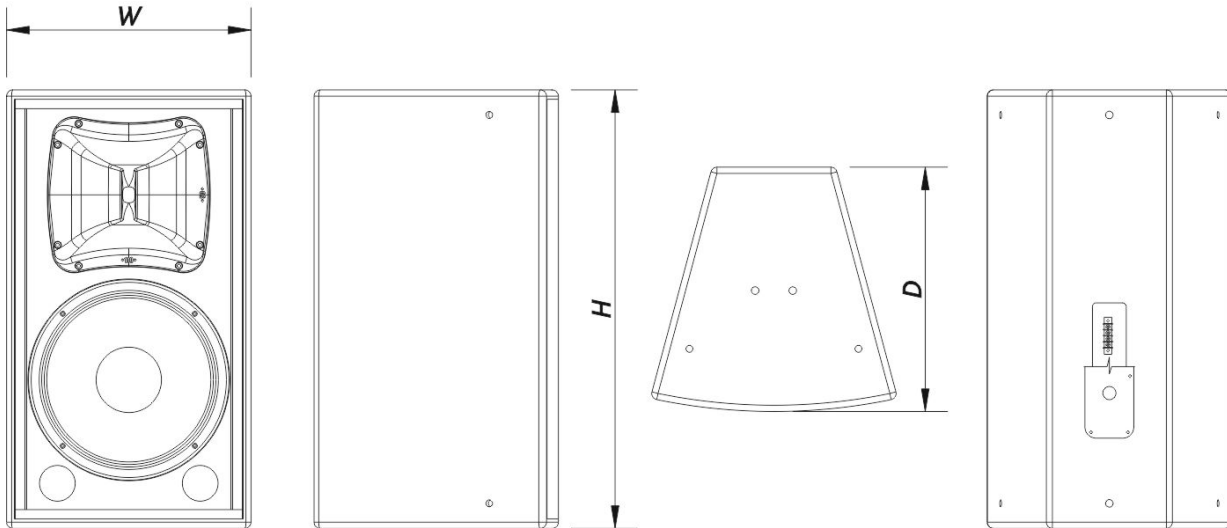

ORDERING INFORMATION

Model	Description	P/N
System		
WR-6412-DXG		10428140
Replacement Parts		
12P	Cone Transducer	10209050
BC-64AL	Horn	30004873
F-WR6412-5	Filter	30005703
GM-12P	Recone Kit	20208110
GM-M75N	Diaphragm	20205080
M-75	Compression Driver	10208100
Accessories		
ANL-2	Rigging Accessories	10101020

WR-6412-DXG

DAS Audio Group, S.L. - C/ Islas Baleares 24 - 46988
Fuente del Jarro - Valencia - Spain - Tel. +34961340860
Updated (DD/MM/YYYY): 17/09/2024