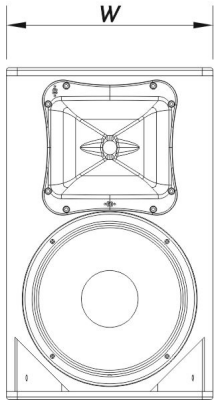

ORDERING INFORMATION

Model	Description	P/N
System		
ARTEC-312.64		10423821
Replacement Parts		
12MI	Cone Transducer	10214310
BC-614	Horn	30006443
F-AR315	Filter	30006593
GM-12MI	Recone Kit	20208290
GM-M34	Diaphragm	20205060
LAMP-F-21	Lamp	30000535
M-34	Compression Driver	10207080
Accessories		
ANL-2	Rigging Accessories	10101020
AX-SPG1	Installation & Stacking Acc.	10105050

ARTEC-312.64

DAS Audio Group, S.L. - C/ Islas Baleares 24 - 46988
Fuente del Jarro - Valencia - Spain - Tel. +34961340860
Updated (DD/MM/YYYY): 10/10/2024