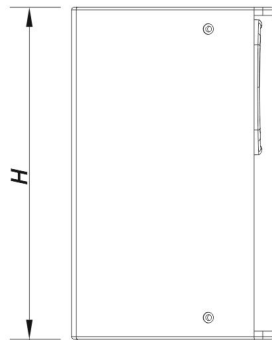

ORDERING INFORMATION

Model	Description	P/N
System		
ARTEC-312.64		10423821
Replacement Parts		
12MI	Cone Transducer	10214310
BC-614	Horn	30006443
F-AR315	Filter	30006593
GM-12MI	Recone Kit	20208290
GM-M34	Diaphragm	20205060
LAMP-F-21	Lamp	30000535
M-34	Compression Driver	10207080
Accessories		
ANL-2	Rigging Accessories	10101020
AX-SPG1	Installation & Stacking Acc.	10105050

ARTEC-312.64

DAS Audio Group, S.L. - C/ Islas Baleares 24 - 46988
Fuente del Jarro - Valencia - Spain - Tel. +34961340860
Updated (DD/MM/YYYY): 10/10/2024