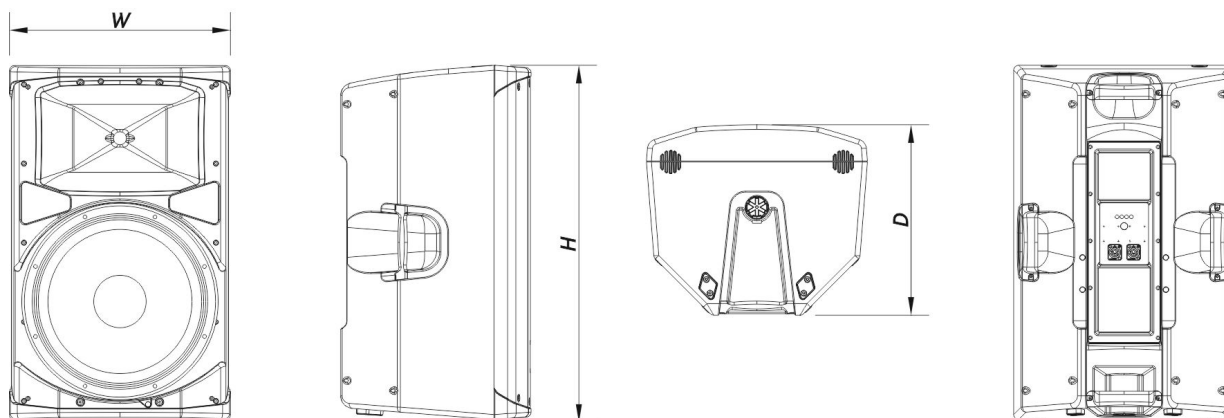

### Enclosure

|                          |   |
|--------------------------|---|
| Enclosure Construction   | Polypropylene                               |
| Enclosure Geometry       | Trapezoidal                                 |
| Rigging                  | M8 Rigging Points                           |
| Color                    | Black                                       |
| Depth                    | 380 mm (15,0 in)                            |
| Dimensions ( H x W x D ) | 710 x 440 x 380 mm<br>28,0 x 17,3 x 15,0 in |
| Net Weight               | 18,8 kg ( 41,4 lb )                         |

## DIMENSIONS