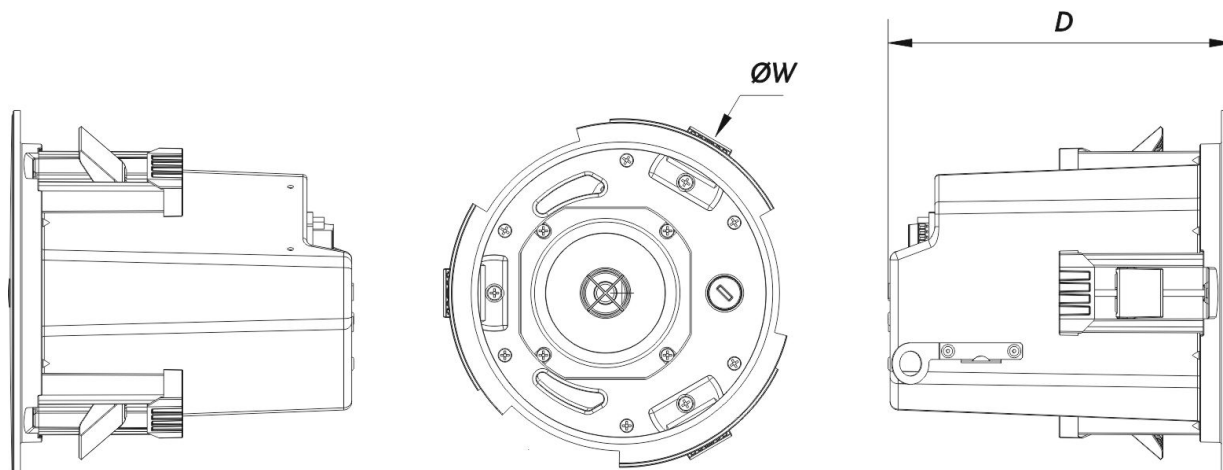

Enclosure

Enclosure Construction	Steel
Enclosure Geometry	Round
Cut Out Diameter	185 mm (7,3 in)
Depth	220 mm (8,7 in)
Dimensions (H x W x D)	220 x 220 x 220 mm 8,7 x 8,7 x 8,7 in
Net Weight	2,7 kg (5,9 lb)

DIMENSIONS

ORDERING INFORMATION

Model	Description	P/N
System		
DECO-40-T		10213234

DECO-40-T

DAS Audio Group, S.L. - C/ Islas Baleares 24 - 46988
Fuente del Jarro - Valencia - Spain - Tel. +34961340860
Updated (DD/MM/YYYY): 08/10/2024

SOUND WITH SOUL