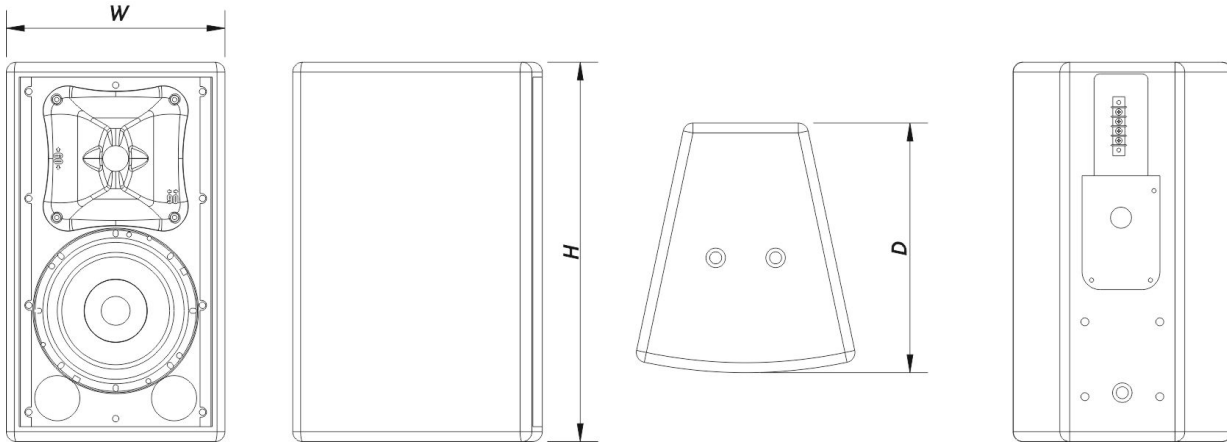

ORDERING INFORMATION

Model	Description	P/N
System		
WR-9606-CX		10428263
Replacement Parts		
6B	Cone Transducer	20208260
BCT-96	Horn	30006201
F-HN06.96	Filter Network	20150040
M-26	Compression Driver	10207070
Accessories		
ANL-2	Rigging Accessories	10101020
AXR-AR5	Installation & Stacking Acc.	10104870
AXU-WR9606	Installation & Stacking Acc.	10105148
AXW-1	Installation & Stacking Acc.	10104140

WR 9606 CX

DAS Audio Group, S.L. - C/ Islas Baleares 24 - 46988
Fuente del Jarro - Valencia - Spain - Tel. +34961340860
Updated (DD/MM/YYYY): 26/06/2024