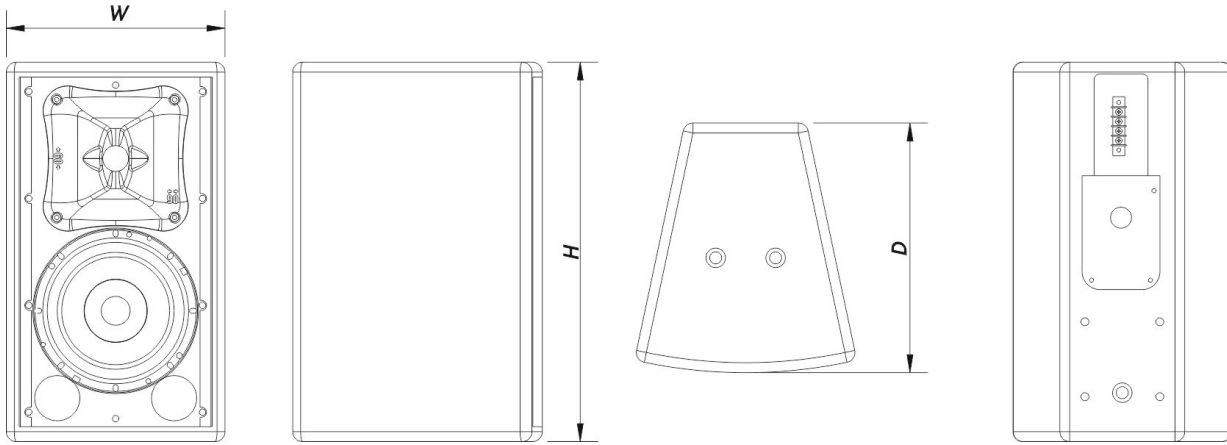

ORDERING INFORMATION

Model	Description	P/N
System		
WR-9606-CX		10428263
Replacement Parts		
6B	Cone Transducer	20208260
BCT-96	Horn	30006201
F-HN06.96	Filter Network	20150040
M-26	Compression Driver	10207070
Accessories		
ANL-2	Rigging Accessories	10101020
AXR-AR5	Installation & Stacking Acc.	10104870
AXU-WR9606	Installation & Stacking Acc.	10105148
AXW-1	Installation & Stacking Acc.	10104140

WR-9606-CX

DAS Audio Group, S.L. - C/ Islas Baleares 24 - 46988
Fuente del Jarro - Valencia - Spain - Tel. +34961340860
Updated (DD/MM/YYYY): 17/09/2024

SOUND WITH SOUL