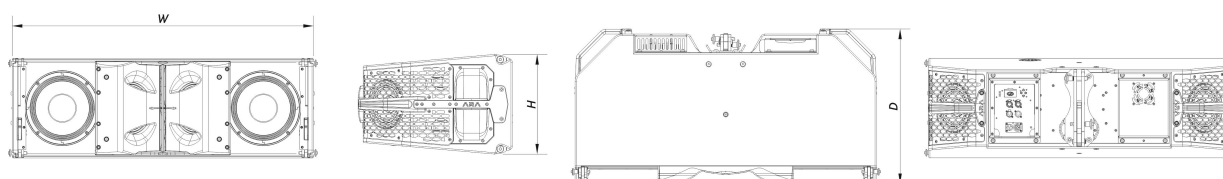

Enclosure

Enclosure Construction	Birch Plywood
Enclosure Geometry	Trapezoidal 10°
Rigging	Captive Rigging System
Finish	ISO-flex Paint
Color	Black
IP Rating	IP43
Dimensions (H x W x D)	355 x 1.070 x 550 mm 14,0 x 42,0 x 21,6 in
Net Weight	71,5 kg (157,3 lb)

Components

LF Driver	10GXN4
MF Driver	8MXN
LF Cardioid Driver	6GXN
HF Driver	M-78N

DIMENSIONS

ORDERING

Model	Description	P/N

MARA-100

DAS Audio Group, S.L. - C/ Islas Baleares 24 - 46988
Fuente del Jarro - Valencia - Spain - Tel. +34961340860
Updated (DD/MM/YYYY): 24/02/2025