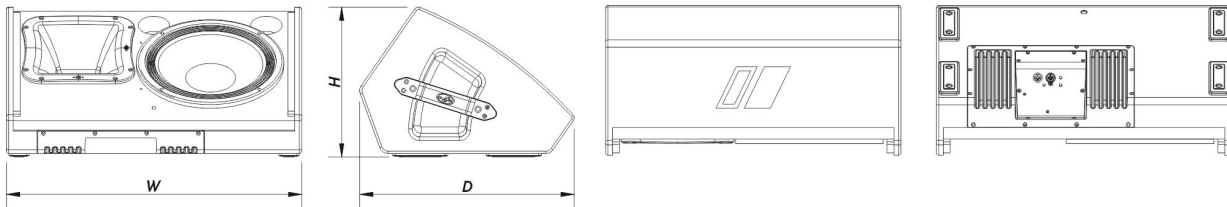

SOUND WITH SOUL

Dimensions (H x W x D) 325 x 645 x 470 mm
12,8 x 25,4 x 18,5 in

Net Weight 26,0 kg (57,3 lb)

Components

LF Driver 12R4

HF Driver M-75

Horn/Waveguide BC-64AL

Shipping

Carton Dimensions (H x W x D) 747 x 383 x 503 mm
29,4 x 15,1 x 19,8 in

Shipping Weight 28,5 kg (63,0 lb)

DIMENSIONS

ORDERING INFORMATION

Model	Description	P/N
-------	-------------	-----

System

ROAD-12ALT-230		10418605
----------------	--	----------