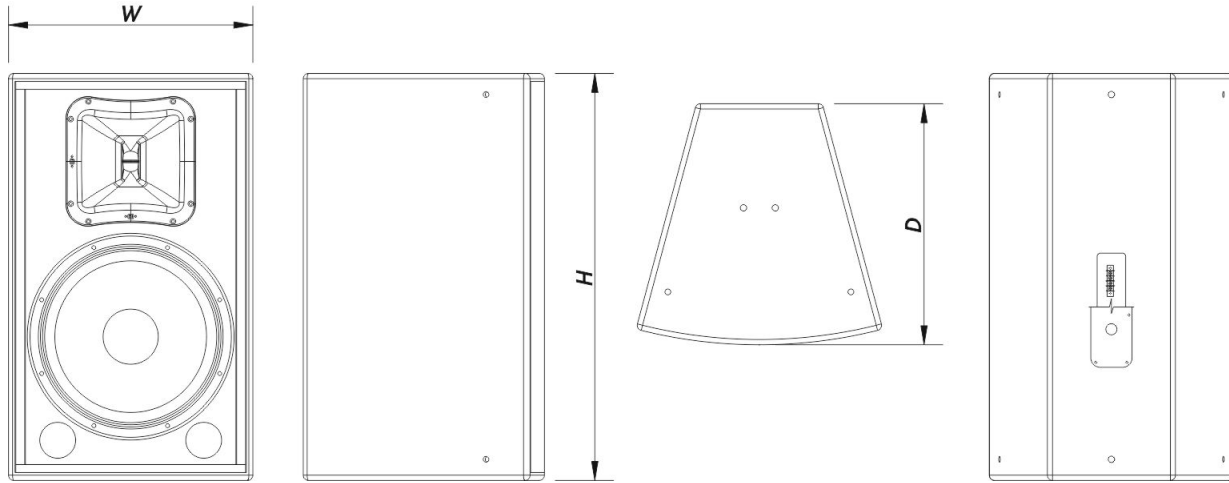

ORDERING INFORMATION

Model	Description	P/N
System		
WR-6415-CX		10428070
Replacement Parts		
15AV	Cone Transducer	20208630
BC-64AL	Horn	30004873
F-WR6412-5	Filter	30005703
GM-15P	Recone Kit	20208100
GM-M75N	Diaphragm	20205080
M-75	Compression Driver	10208100
Accessories		
ANL-2	Rigging Accessories	10101020
AX-SPG1	Installation & Stacking Acc.	10105050

WR-6415-CX

DAS Audio Group, S.L. - C/ Islas Baleares 24 - 46988
Fuente del Jarro - Valencia - Spain - Tel. +34961340860
Updated (DD/MM/YYYY): 17/01/2025