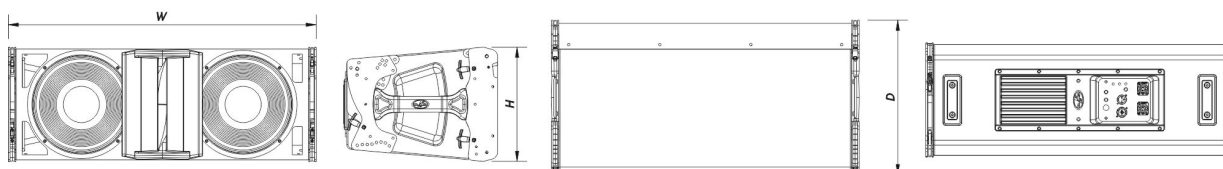

Enclosure Construction	Birch Plywood
Enclosure Geometry	Trapezoidal
Rigging	Captive Rigging System
Finish	ISO-flex Paint
Color	Black
Dimensions (H x W x D)	275 x 735 x 370 mm 10,8 x 28,9 x 14,6 in
Net Weight	32,5 kg (71,7 lb)

Components

LF Driver	10MI4
MF Driver	10MI4
HF Driver	M-75
Horn/Waveguide	BPS-90AR

Shipping

Carton Dimensions (H x W x D)	800 x 320 x 410 mm 31,5 x 12,6 x 16,1 in
Shipping Weight	34,5 kg (76,1 lb)

DIMENSIONS

EVENT-210A-230

DAS Audio Group, S.L. - C/ Islas Baleares 24 - 46988
Fuente del Jarro - Valencia - Spain - Tel. +34961340860
Updated (DD/MM/YYYY): 19/02/2025

SOUND WITH SOUL