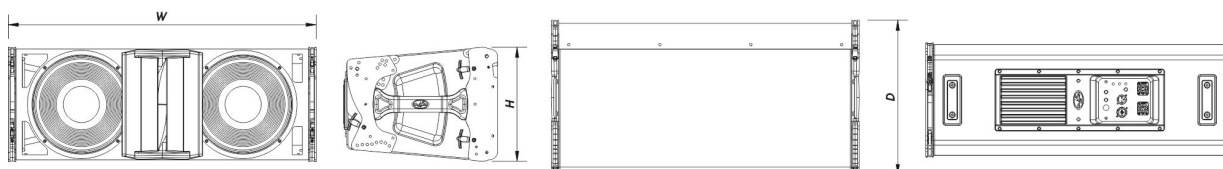

Enclosure Construction	Birch Plywood
Enclosure Geometry	Trapezoidal
Rigging	Captive Rigging System
Finish	ISO-flex Paint
Color	Black
Dimensions (H x W x D)	275 x 735 x 370 mm 10,8 x 28,9 x 14,6 in
Net Weight	32,5 kg (71,7 lb)

Components

LF Driver	10MI4
MF Driver	10MI4
HF Driver	M-75
Horn/Waveguide	BPS-90AR

Shipping

Carton Dimensions (H x W x D)	800 x 320 x 410 mm 31,5 x 12,6 x 16,1 in
Shipping Weight	34,5 kg (76,1 lb)

DIMENSIONS

EVENT-210A-230

DAS Audio Group, S.L. - C/ Islas Baleares 24 - 46988
Fuente del Jarro - Valencia - Spain - Tel. +34961340860
Updated (DD/MM/YYYY): 04/12/2024