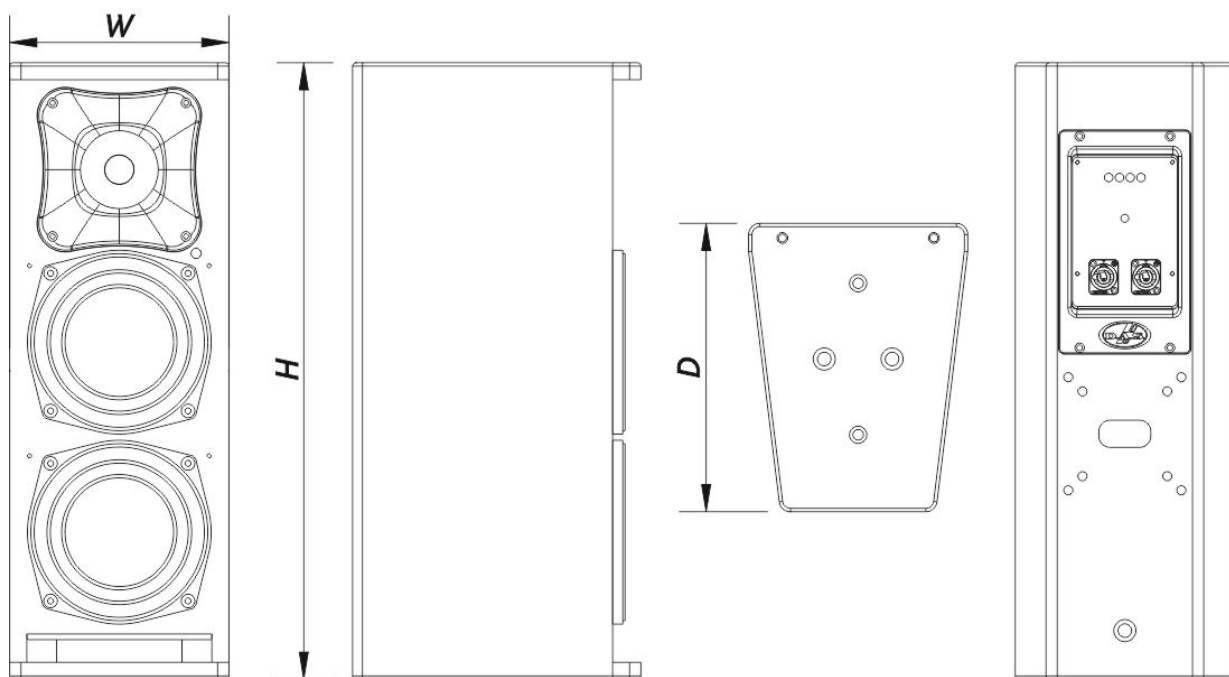

ORDERING INFORMATION

Model	Description	P/N
System		
ARTEC-526-W		10423220
Replacement Parts		
6P	Cone Transducer	20208730
BC-88	Horn	30003945
F-AR526	Filter	30005457
GM-M34	Diaphragm	20205060
M-34	Compression Driver	10207080
Accessories		

ARTEC 526 W

DAS Audio Group, S.L. - C/ Islas Baleares 24 - 46988
Fuente del Jarro - Valencia - Spain - Tel. +34961340860
Updated (DD/MM/YYYY): 26/06/2024

SOUND WITH SOUL