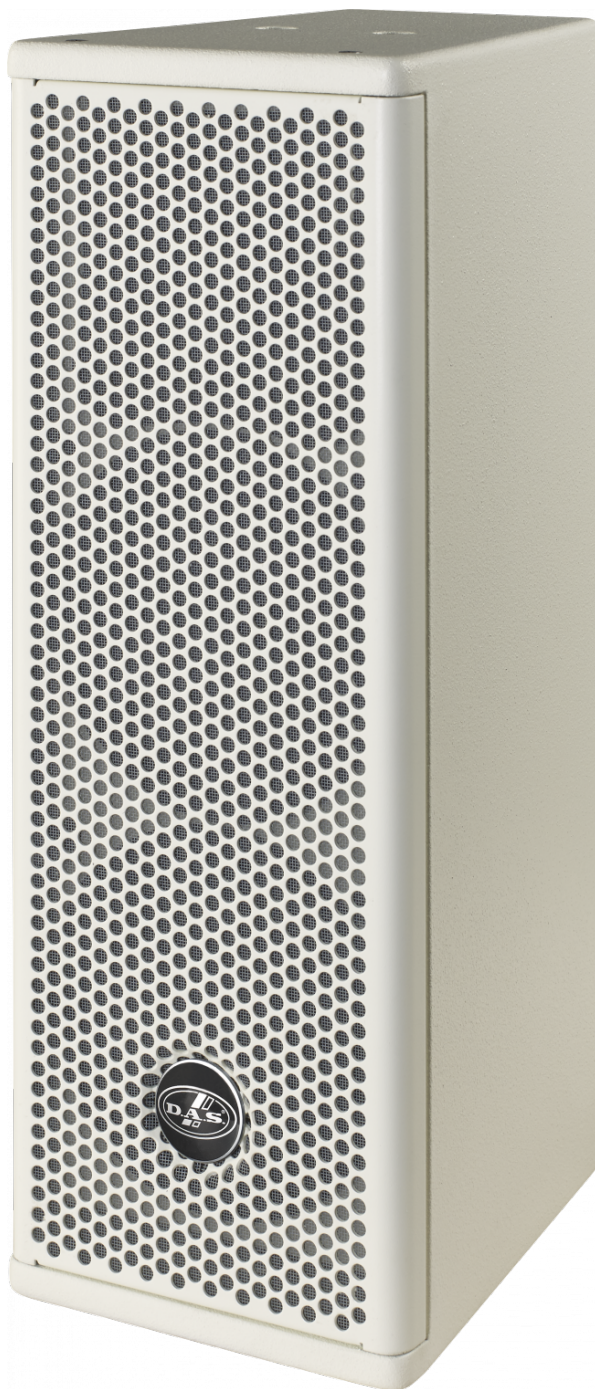

artec 500 series

ARTEC 526 W

DAS Audio Group, S.L. - C/ Islas Baleares 24 - 46988
Fuente del Jarro - Valencia - Spain - Tel. +34961340860
Updated (DD/MM/YYYY): 26/06/2024

SOUND WITH SOUL

KEY FEATURES

- Twin 6" loudspeakers
- M-34 compression driver
- Vertical or horizontal positioning
- Threaded fixing points for wall mounts
- Pole mount accessories

DESCRIPTION

The Artec-526W employs twin 6P woofers for low frequency reproduction. The M-34 compression driver provides brilliant highs. The birch plywood cabinet construction offers an ultra compact design which is available in black or white. Precise coverage and control in either the horizontal and vertical position is possible thanks to the symmetrical 80° horn geometry. The cabinets can be permanently installed by way of the optional "U" brackets and accessories which allow for multiple configurations. Four threaded fixing points for the AXW-1 adjustable wall mount and stand mounting accessories augment adaptability. A robust steel grille internally lined with acoustically transparent filter cloth protects components.