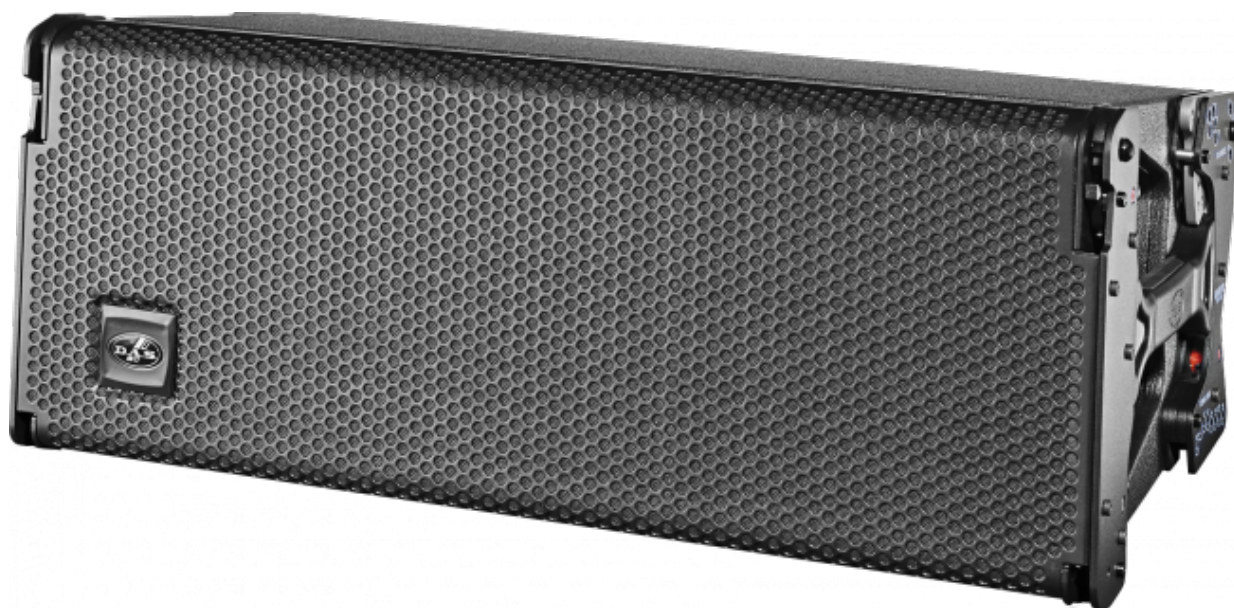

# event

line array

## KEY FEATURES

- Powered 3-way system
- Light-weight Class D amplifier topology
- High-end DSP chipsets
- Easy-DSP™ Interface
- Quality Neutrik® connectors
- Durable ISO-flex finish
- Robust “quick-rig” professional rigging hardware
- Proprietary injected aluminium HF waveguide
- DAS M-75 compression driver

## DESCRIPTION

The EVENT-208A Line is a three-way powered line array in a double 8” configuration. The DAS loudspeaker units have been teamed up with a single M-75 compression driver and purpose-designed injected aluminum high frequency waveguide.

The EVENT-208A line array is powered by a three channel Class D amplifier which provides 360 W<sub>peak</sub> per channel. The amp’s rear panel includes quality Neutrik® XLR and powerCON connectors, status LEDs to facilitate setup and DAS’s Easy-DSP™ interface which simplifies preset selection for the number of units and throw depth.