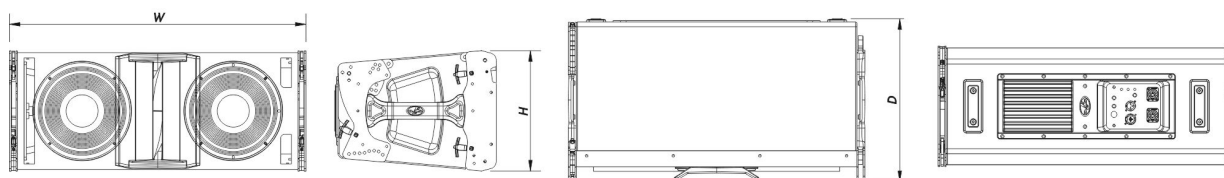

Enclosure Construction	Birch Plywood
Enclosure Geometry	Trapezoidal
Rigging	Captive Rigging System
Finish	ISO-flex Paint
Color	Black
Dimensions (H x W x D)	275 x 675 x 370 mm 10,8 x 26,6 x 14,6 in
Net Weight	31,0 kg (68,3 lb)

Components

LF Driver	8CM4
MF Driver	8CM4
HF Driver	M-75
Horn/Waveguide	BPS-90AR

Shipping

Carton Dimensions (H x W x D)	770 x 341 x 431 mm 30,3 x 13,4 x 17,0 in
Shipping Weight	33,0 kg (72,8 lb)

DIMENSIONS

EVENT-208A-230

DAS Audio Group, S.L. - C/ Islas Baleares 24 - 46988
Fuente del Jarro - Valencia - Spain - Tel. +34961340860
Updated (DD/MM/YYYY): 17/09/2024

SOUND WITH SOUL