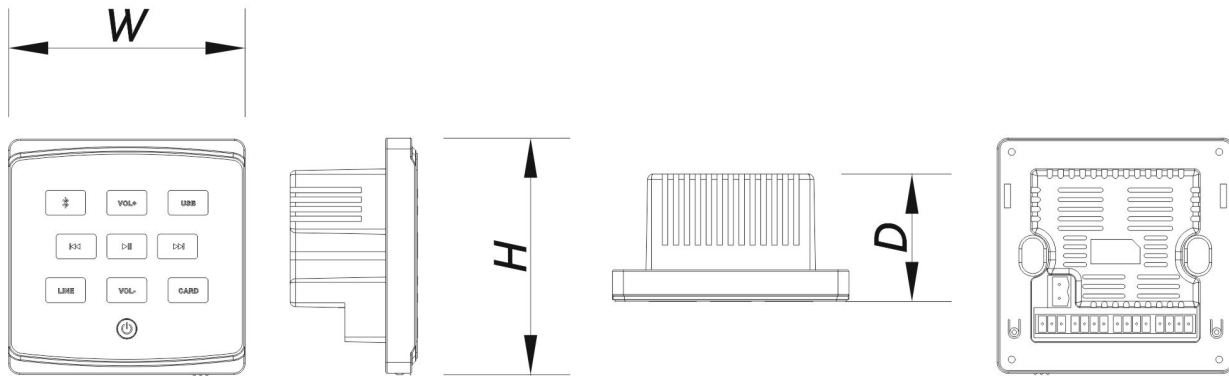

ORDERING INFORMATION

Model	Description	P/N
System		
INTEGRAL-WA4		10721070

INTEGRAL-WA4

DAS Audio Group, S.L. - C/ Islas Baleares 24 - 46988
Fuente del Jarro - Valencia - Spain - Tel. +34961340860
Updated (DD/MM/YYYY): 15/11/2024