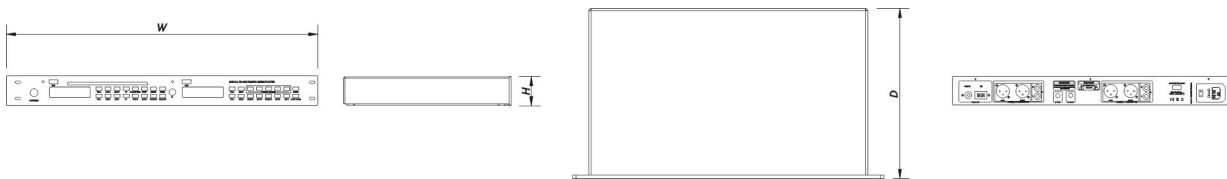

Current Draw 230 V / 115 V

0.13 A / 0.26 A

Dimensions-Weight

Dimensions (H x W x D)

45 x 480 x 255 mm

14,6 x 10,5 x 1,9 in

Net Weight

3,4 kg (7,5 lb)

Shipping

Carton Dimensions (H x W x D)

520 x 355 x 117 mm

20,5 x 14,0 x 4,6 in

Shipping Weight

4,1 kg (9,0 lb)

DIMENSIONS

ORDERING INFORMATION

Model	Description	P/N
System		
INTEGRAL-AS2		10721050

INTEGRAL AS2

DAS Audio Group, S.L. - C/ Islas Baleares 24 - 46988
Fuente del Jarro - Valencia - Spain - Tel. +34961340860
Updated (DD/MM/YYYY): 18/06/2024