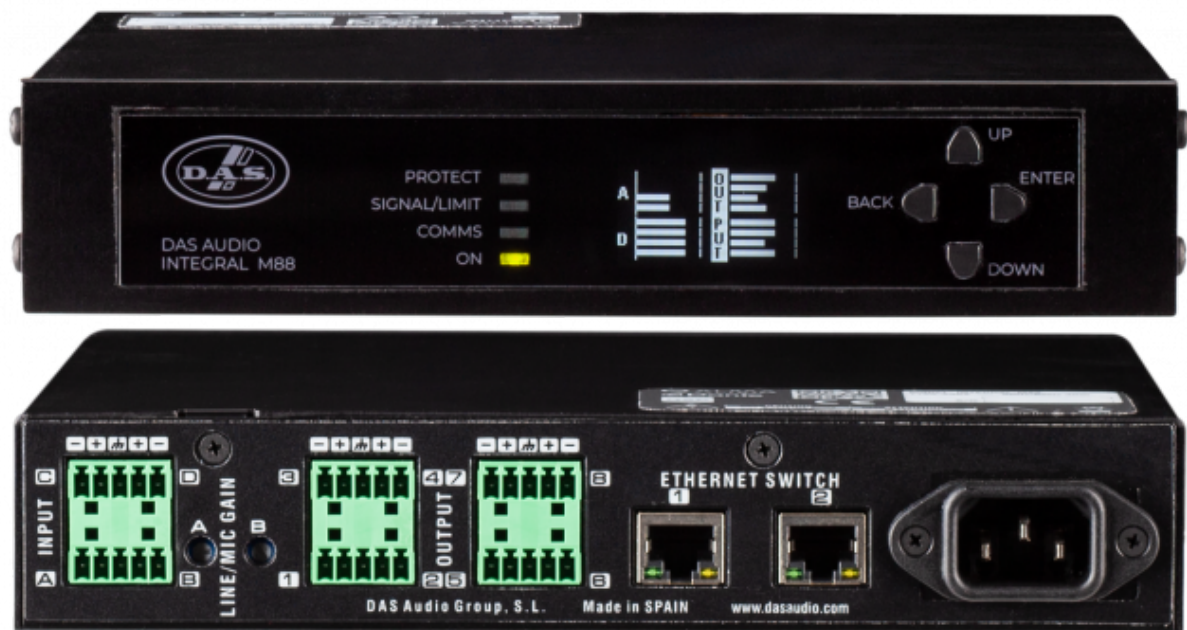

INTEGRAL series

INTEGRAL M88

DAS Audio Group, S.L. - C/ Islas Baleares 24 - 46988
Fuente del Jarro - Valencia - Spain - Tel. +34961340860
Updated (DD/MM/YYYY): 20/06/2024

KEY FEATURES

- 8 CH Matrix with high-performance integrated DSP
- 4 independent analog inputs
- 2 inputs with selectable MIC/Line option and phantom
- 8 Analog output channels
- 4 x 4 CH DANTE digital audio
- ALMA management control and monitoring
- Priority assignment
- Input and output flexible routing

DESCRIPTION

INTEGRAL-M88 is a half rack mount 1U size installation matrix with 4 analog input channels and eight analog output channels. Besides the analog audio inputs and outputs, a DANTE digital audio 4x4 chipset is included by default with the units. Control, configuration and management of the devices shall be done via ALMA software over IP or using Open Sound Control (OSC) protocol.

Priority capabilities, full matrix and routing options make this unit essential as the "brain" of any type of installation. The internal memory resources allow to store more than 100 "global presets" and more than 200 "output channel presets" (speaker presets). A bank of output channel presets with specific processing parameters for all DAS Audio speakers is included allowing the users to configure each channel independently. For instance, it would be possible to recall for output 1 the preset of Q-23T, for output 2 the preset of Arco-4T, for output 3 the preset of Q-10 etc.

The unit includes an OLED display (1.54") with control knobs for intuitive and easy navigation as well meters to monitor signal levels. Basic parameters can be accessible via front panel control knobs; input and output levels, global preset recall, output channel preset recall, mute, source selection, link manager functions, priority enabling etc.