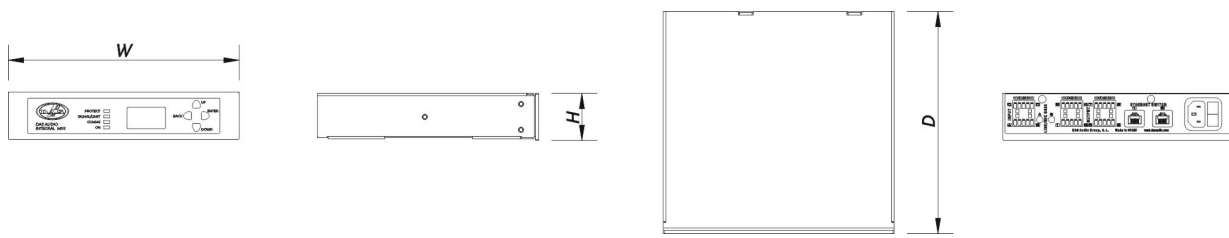

INTEGRAL M88

DAS Audio Group, S.L. - C/ Islas Baleares 24 - 46988
Fuente del Jarro - Valencia - Spain - Tel. +34961340860
Updated (DD/MM/YYYY): 20/06/2024

DIMENSIONS

ORDERING INFORMATION

Model	Description	P/N
System		
INTEGRAL-M88		10721170
Accessories		
PATCH-M88	Integral Series	20503091