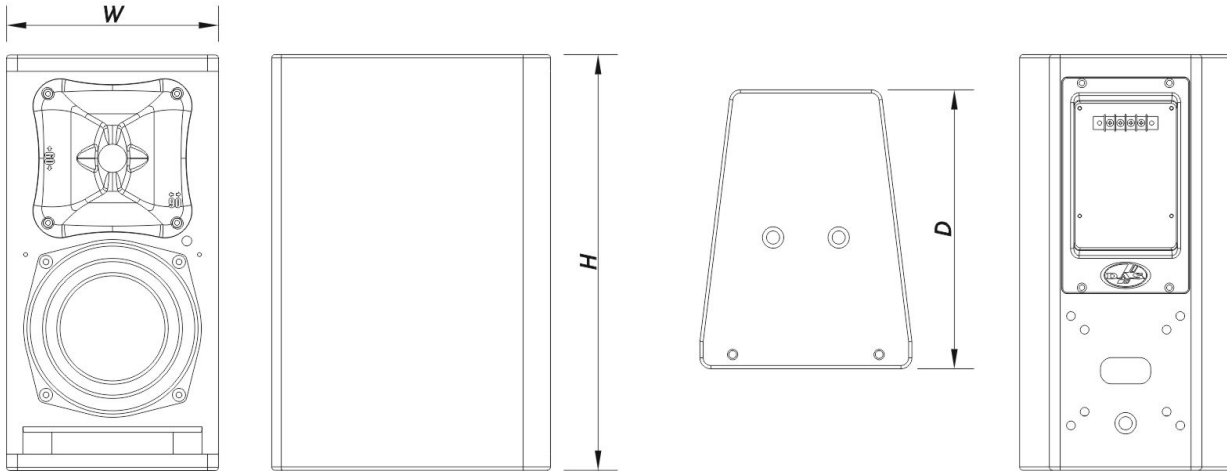

SOUND WITH SOUL

Enclosure

Enclosure Construction	Birch Plywood
Enclosure Geometry	Trapezoidal
Rigging	M10 Rigging Points
Finish	ISO-flex Paint
Color	Black
Depth	260 mm (10,2 in)
Dimensions (H x W x D)	385 x 195 x 260 mm 15,2 x 7,7 x 10,2 in
Net Weight	8,0 kg (17,6 lb)

Components

LF Driver	6B
HF Driver	M-26
Horn/Waveguide	BCT-96

Shipping

Carton Dimensions (H x W x D)	471 x 266 x 330 mm 18,5 x 10,5 x 13,0 in
Shipping Weight	10,5 kg (23,2 lb)

DIMENSIONS

ARTEC-306-T

DAS Audio Group, S.L. - C/ Islas Baleares 24 - 46988
Fuente del Jarro - Valencia - Spain - Tel. +34961340860
Updated (DD/MM/YYYY): 17/09/2024