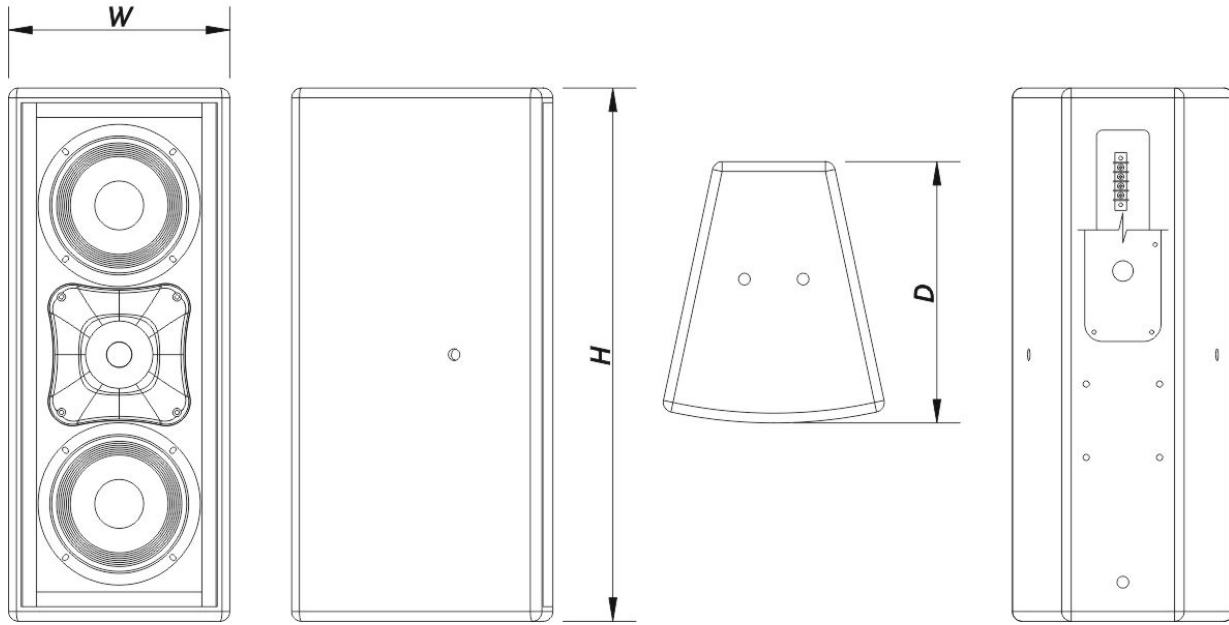

ORDERING INFORMATION

Model	Description	P/N
System		
WR-8826-TDX		10428040
Replacement Parts		
6B	Cone Transducer	20208260
BC-88	Horn	30003945
F-WR8826	Filter	30005704
M-1	Transducer	20208250
Accessories		
ANL-2	Rigging Accessories	10101020
AX-SPG1	Installation & Stacking Acc.	10105050

WR 8826 TDX

DAS Audio Group, S.L. - C/ Islas Baleares 24 - 46988
Fuente del Jarro - Valencia - Spain - Tel. +34961340860
Updated (DD/MM/YYYY): 26/06/2024

SOUND WITH SOUL