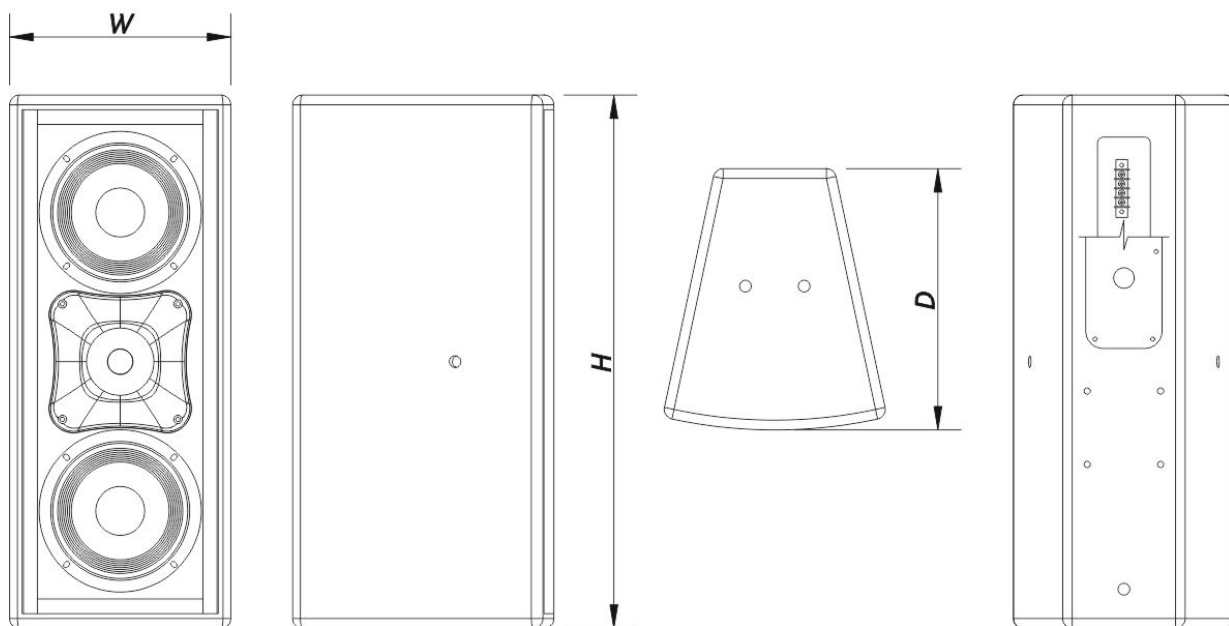

ORDERING INFORMATION

Model	Description	P/N
System		
WR-8826-TDX		10428040
Replacement Parts		
6B	Cone Transducer	20208260
BC-88	Horn	30003945
F-WR8826	Filter	30005704
M-1	Transducer	20208250
Accessories		
ANL-2	Rigging Accessories	10101020
AX-SPG1	Installation & Stacking Acc.	10105050

WR-8826-TDX

DAS Audio Group, S.L. - C/ Islas Baleares 24 - 46988
Fuente del Jarro - Valencia - Spain - Tel. +34961340860
Updated (DD/MM/YYYY): 17/01/2025

SOUND WITH SOUL