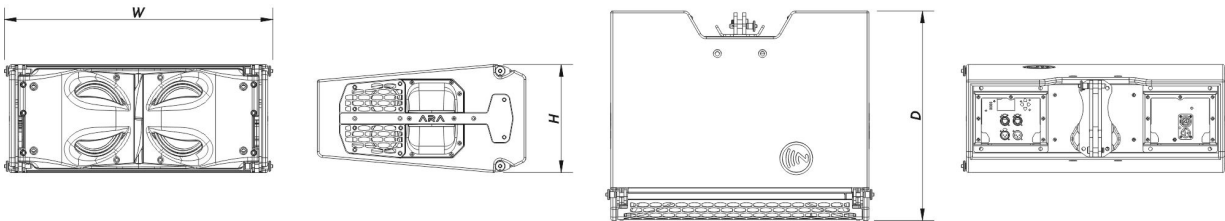

## Enclosure

Enclosure Construction	Birch Plywood
Enclosure Geometry	Trapezoidal 10°
Rigging	Captive Rigging System
Finish	ISO-flex Paint
Color	Black
IP Rating	IP43
Dimensions ( H x W x D )	265 x 655 x 515 mm 10,5 x 26,0 x 20,3 in
Net Weight	34,0 kg ( 75,0 lb )

## DIMENSIONS