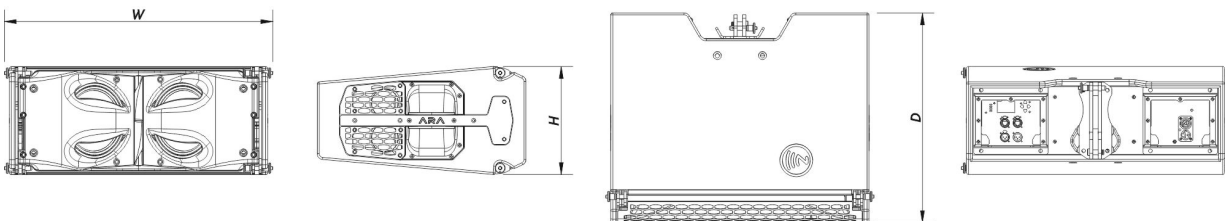

## Enclosure

Enclosure Construction	Birch Plywood
Enclosure Geometry	Trapezoidal 10°
Rigging	Captive Rigging System
Finish	ISO-flex Paint
Color	Black
IP Rating	IP43
Dimensions ( H x W x D )	265 x 655 x 515 mm 10,5 x 26,0 x 20,3 in
Net Weight	34,0 kg ( 75,0 lb )

## DIMENSIONS