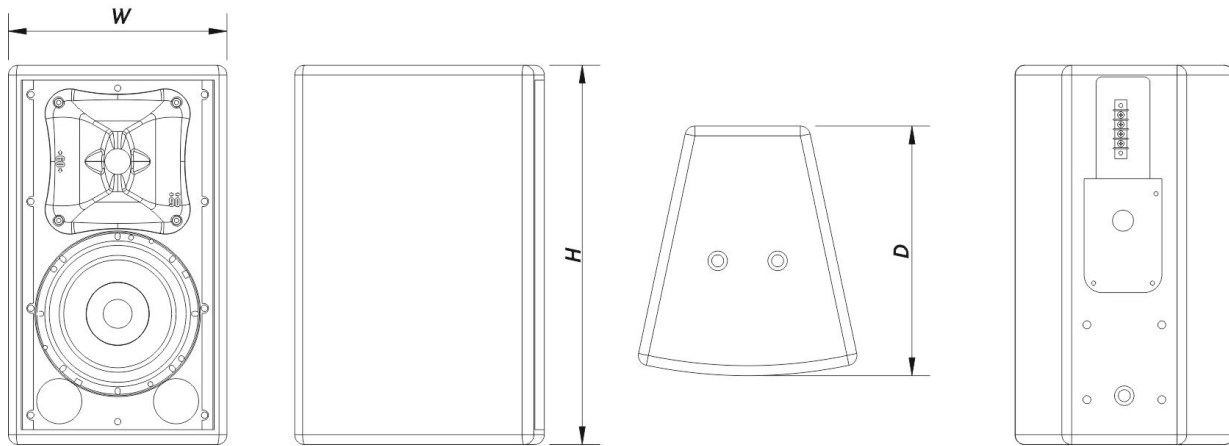

ORDERING INFORMATION

Model	Description	P/N
System		
WR-9606-DX		10428264
Replacement Parts		
6B	Cone Transducer	20208260
BCT-96	Horn	30006201
F-HN06.96	Filter Network	20150040
M-26	Compression Driver	10207070
Accessories		
ANL-2	Rigging Accessories	10101020
AXR-AR5	Installation & Stacking Acc.	10104870
AXU-WR9606	Installation & Stacking Acc.	10105148
AXW-1	Installation & Stacking Acc.	10104140

WR 9606 DX

DAS Audio Group, S.L. - C/ Islas Baleares 24 - 46988
Fuente del Jarro - Valencia - Spain - Tel. +34961340860
Updated (DD/MM/YYYY): 26/06/2024