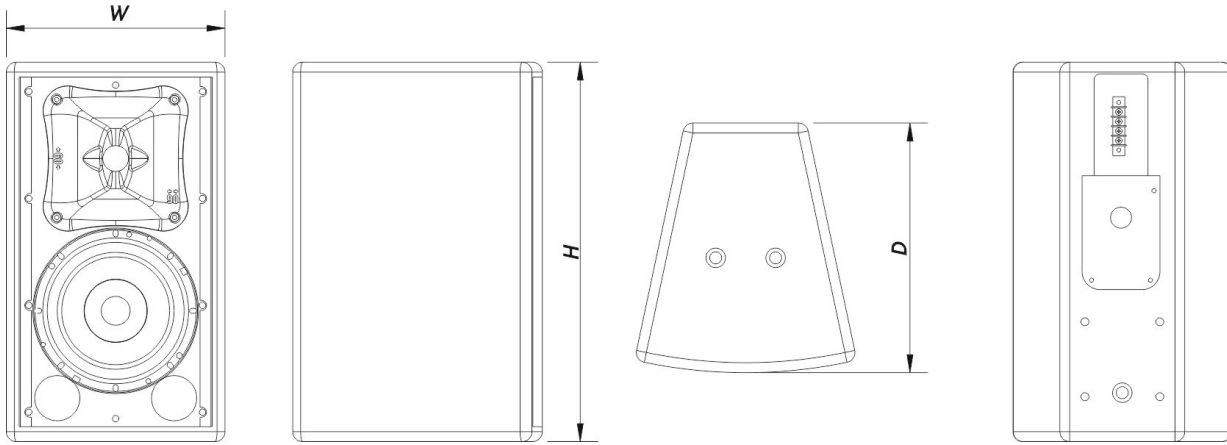

ORDERING INFORMATION

Model	Description	P/N
System		
WR-9606-DX		10428264
Replacement Parts		
6B	Cone Transducer	20208260
BCT-96	Horn	30006201
F-HN06.96	Filter Network	20150040
M-26	Compression Driver	10207070
Accessories		
ANL-2	Rigging Accessories	10101020
AXR-AR5	Installation & Stacking Acc.	10104870
AXU-WR9606	Installation & Stacking Acc.	10105148
AXW-1	Installation & Stacking Acc.	10104140

WR-9606-DX

DAS Audio Group, S.L. - C/ Islas Baleares 24 - 46988
Fuente del Jarro - Valencia - Spain - Tel. +34961340860
Updated (DD/MM/YYYY): 17/09/2024