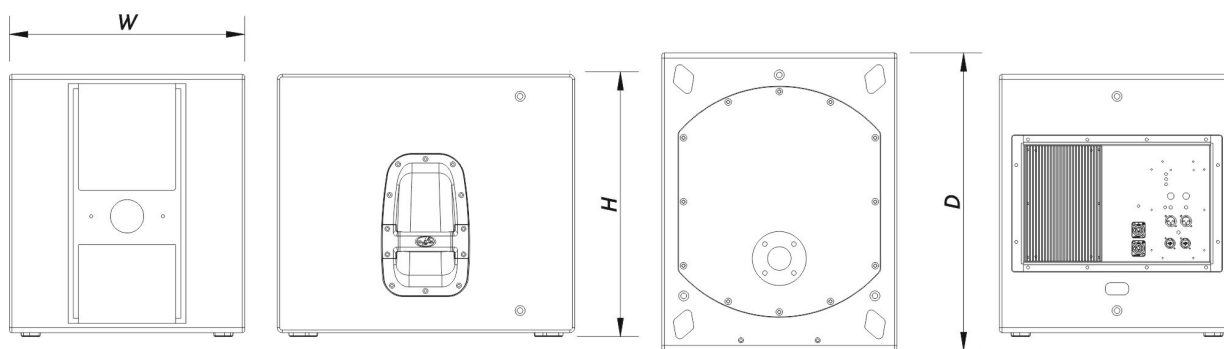

Enclosure

Enclosure Construction	Birch Plywood
Enclosure Geometry	Rectangular
Rigging	M10 Rigging Points
Finish	ISO-flex Paint
Color	Black
Dimensions (H x W x D)	515 x 465 x 585 mm 20,3 x 18,3 x 23,0 in
Net Weight	31,0 kg (68,3 lb)

Shipping

Carton Dimensions (H x W x D)	580 x 510 x 632 mm 22,8 x 20,1 x 24,9 in
Shipping Weight	37,0 kg (81,6 lb)

DIMENSIONS

ORDERING INFORMATION

Model	Description	P/N
System		
ARTEC-S15A-115		10423720
Replacement Parts		
15LXN	Cone Transducer	10214360
DSP-ARTEC-S15A	Dsp	20406370
GM-15LX	Recone Kit	20208320