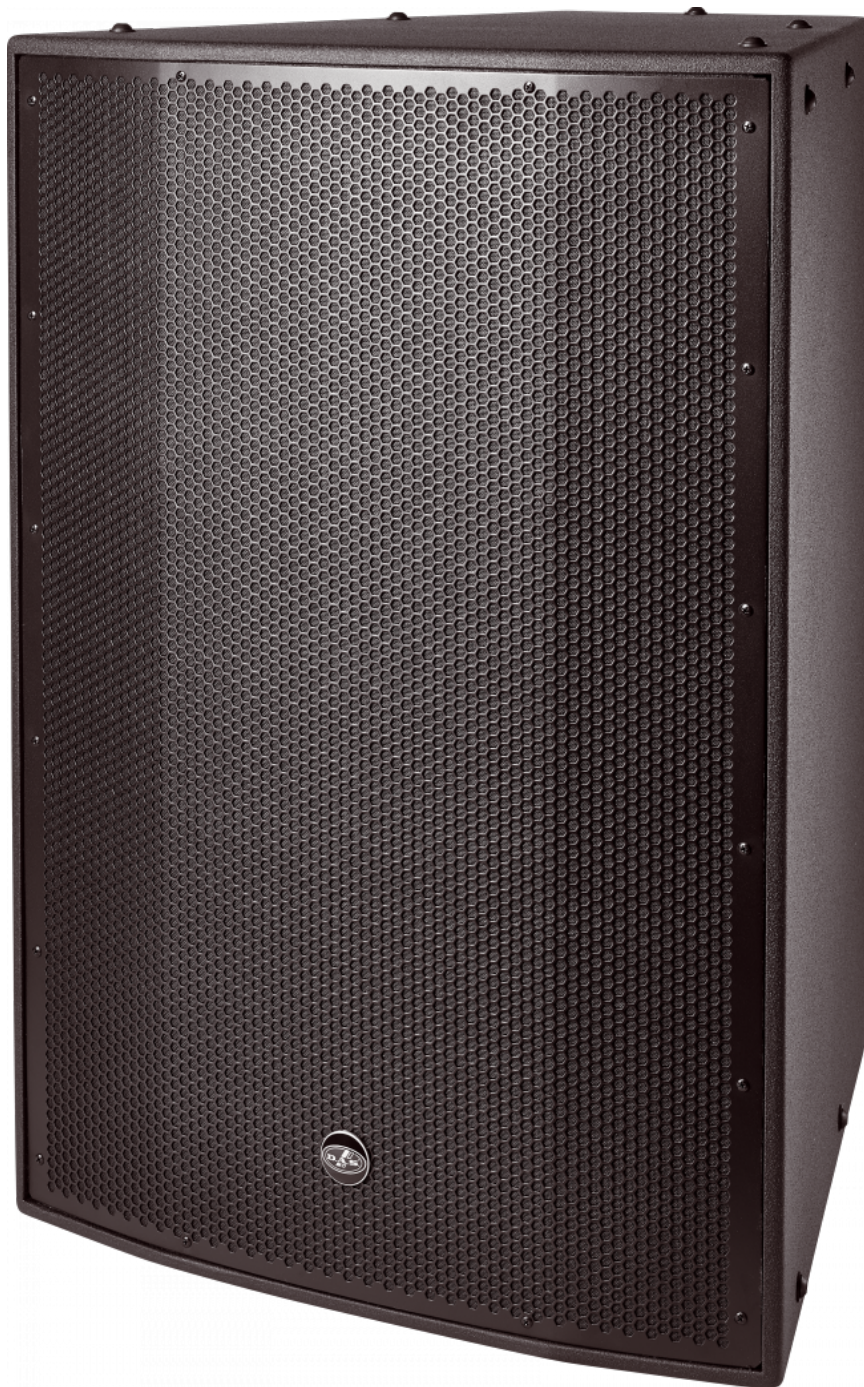

HQ series

HQ-112.64-CX

DAS Audio Group, S.L. - C/ Islas Baleares 24 - 46988
Fuente del Jarro - Valencia - Spain - Tel. +34961340860
Updated (DD/MM/YYYY): 11/10/2024

SOUND WITH SOUL