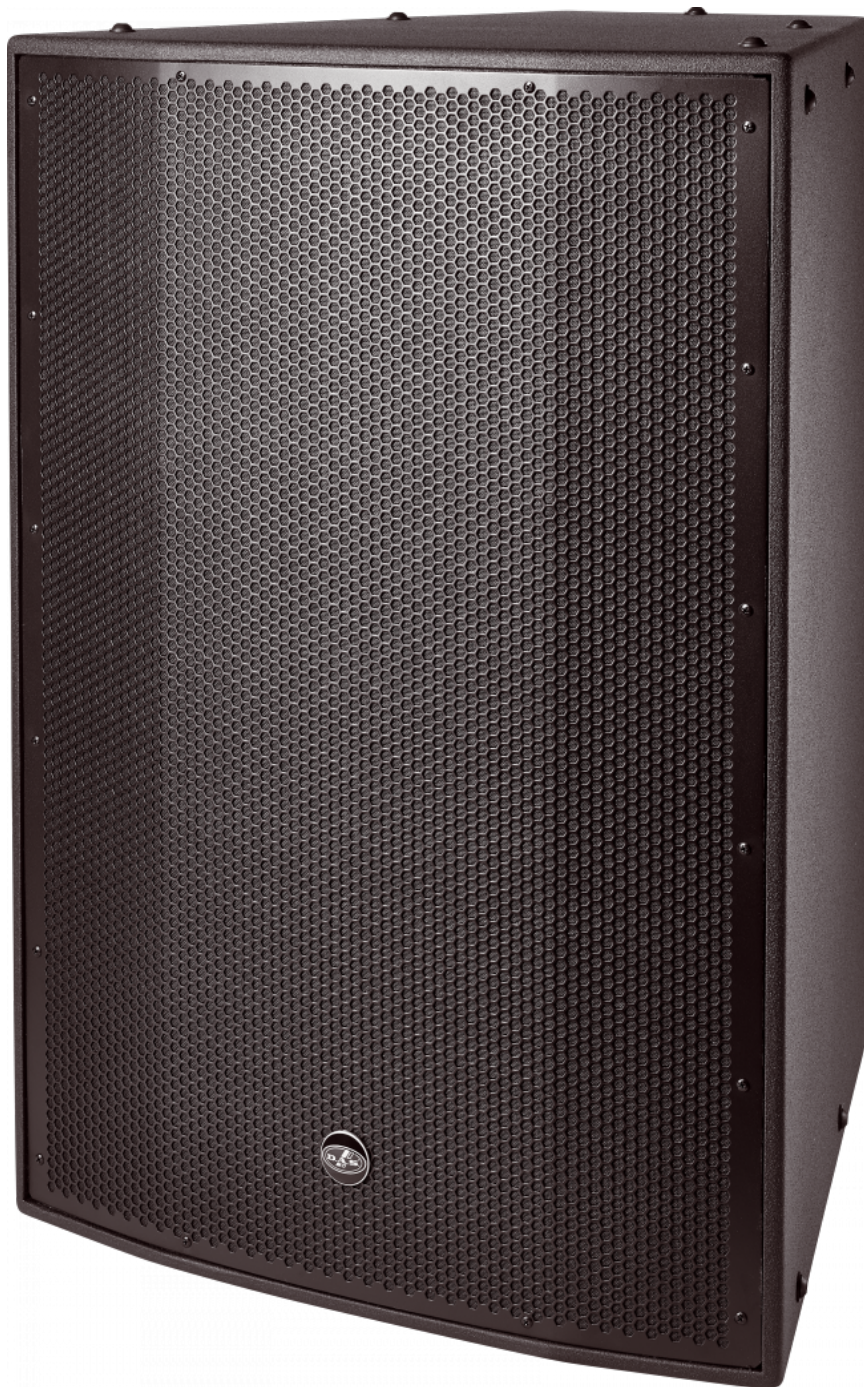

HQ series

HQ 112.64 CX

DAS Audio Group, S.L. - C/ Islas Baleares 24 - 46988
Fuente del Jarro - Valencia - Spain - Tel. +34961340860
Updated (DD/MM/YYYY): 26/06/2024

SOUND WITH SOUL

KEY FEATURES

- Two-way long-throw system
- CX finish (ISO-flex) for covered exposure
- Horn loaded 12" low frequency loudspeaker
- M-78N neodymium compression driver
- Selectable passive/bi-amplified operating modes
- Tight 60° x 40° coverage angles
- Rotatable horns
- Stainless steel rigging kit

DESCRIPTION

The HQ-112.64 is offered in two exposure ratings—"covered exposure" (CX) for applications where cabinets are covered or protected, and "direct exposure" (DX) where cabinets are unprotected and directly exposed to the environment. The CX versions are protected with a thick ISO-flex coating on both the exterior and interior surfaces. The DX versions augment the protection rating by employing a fiberglass exterior and a gel coat sealed interior. Both versions are rated IP54.

Connectors

Audio Input Connector	1 x speakON NL4 Covered Barrier Strip Terminals
Audio Output Connector	1 x speakON NL4 Covered Barrier Strip Terminals

Enclosure

Enclosure Construction	Birch Plywood
Enclosure Geometry	Trapezoidal
Rigging	M10 Rigging Points
Finish	Fiberglass
Color	Black
Depth	605 mm (24,0 in)
Dimensions (H x W x D)	990 x 685 x 605 mm 39,0 x 27,0 x 24,0 in
Net Weight	56,0 kg (123,5 lb)