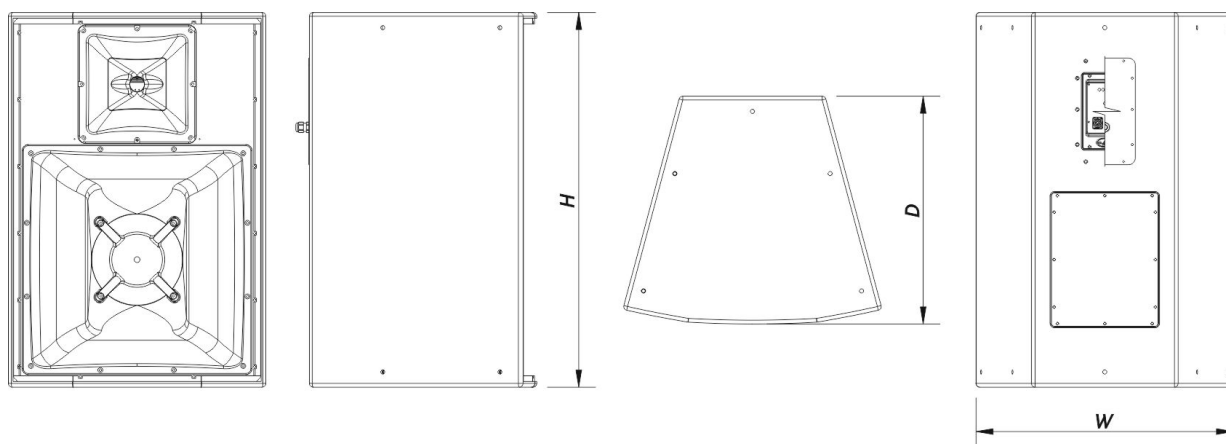

Connectors

Audio Input Connector	1 x speakON NL4 Covered Barrier Strip Terminals
Audio Output Connector	1 x speakON NL4 Covered Barrier Strip Terminals

Enclosure

Enclosure Construction	Birch Plywood
Enclosure Geometry	Trapezoidal
Rigging	M10 Rigging Points
Finish	Fiberglass
Color	Black
Depth	605 mm (24,0 in)
Dimensions (H x W x D)	990 x 685 x 605 mm 39,0 x 27,0 x 24,0 in
Net Weight	56,0 kg (123,5 lb)

Shipping

Carton Dimensions (H x W x D)	1.070 x 650 x 745 mm 42,1 x 25,6 x 29,3 in
Shipping Weight	60,5 kg (133,4 lb)

DIMENSIONS

ORDERING INFORMATION

Model	Description	P/N
System		
HQ-112.64-CX		10432090
Replacement Parts		
12HQN	Cone Transducer	20208890
BCH-6040-7037	Horn	30006307
BCM-7545-7037	Horn	30006311
F-HQ112.64.95	Filter	30009041