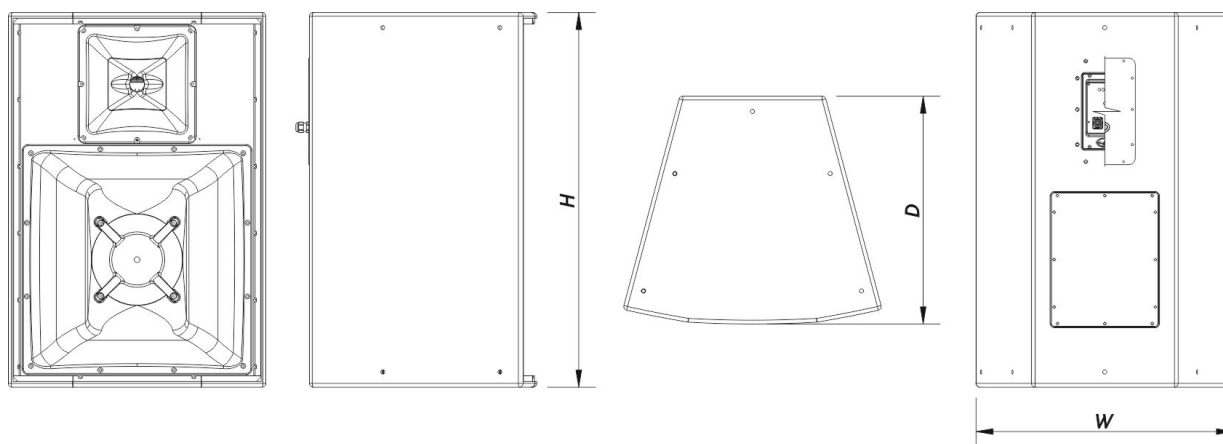

Envío

Dimensiones de Embalaje (H x W x D)	1.070 x 650 x 745 mm 42,1 x 25,6 x 29,3 in
Peso de Envío	60,5 kg (133,4 lb)

DIMENSIONES

INFORMACIÓN DE PEDIDOS

Modelo	Descripción	P/N
Sistema		
HQ-112.64-CX		10432090
Piezas de Recambio		
12HQN	Cono Transductor	20208890
BCH-6040-7037	Bocina	30006307
BCM-7545-7037	Bocina	30006311
F-HQ112.64.95	Filter	30009041

HQ-112.64-CX

DAS Audio Group, S.L. - C/ Islas Baleares 24 - 46988
Fuente del Jarro - Valencia - Spain - Tel. +34961340860
Updated (DD/MM/YYYY): 04/12/2024

SOUND WITH SOUL