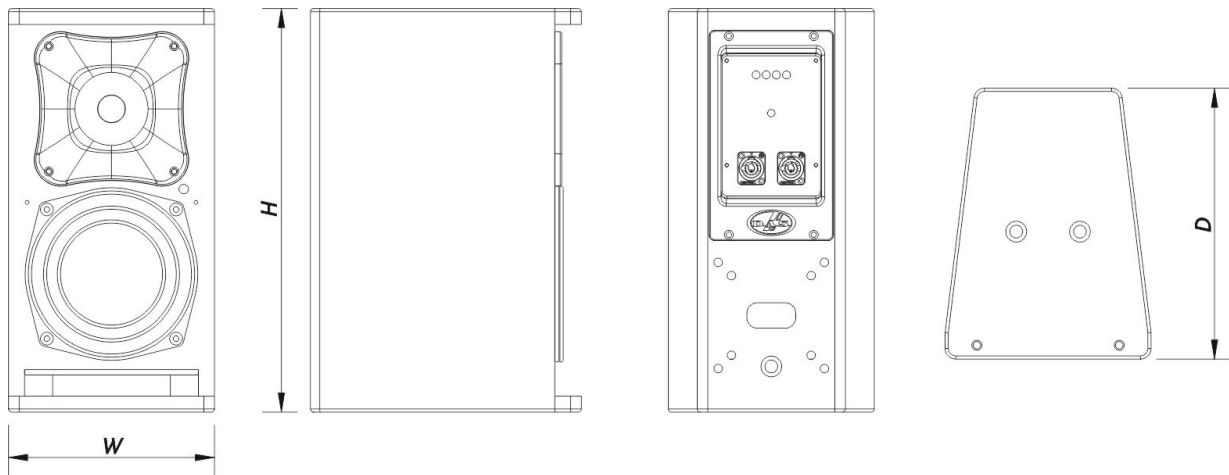

ORDERING INFORMATION

Model	Description	P/N
System		
ARTEC-506-W		10423210
Replacement Parts		
6P	Cone Transducer	20208730
BC-88	Horn	30003945
F-AR506	Filter	30005454
GM-M34	Diaphragm	20205060
M-34	Compression Driver	10207080
Accessories		
ANL-2	Rigging Accessories	10101020
AX-SPG1	Installation & Stacking Acc.	10105050
AX-SPG2	Installation & Stacking Acc.	10105060

ARTEC-506-W

DAS Audio Group, S.L. - C/ Islas Baleares 24 - 46988
Fuente del Jarro - Valencia - Spain - Tel. +34961340860
Updated (DD/MM/YYYY): 13/10/2024