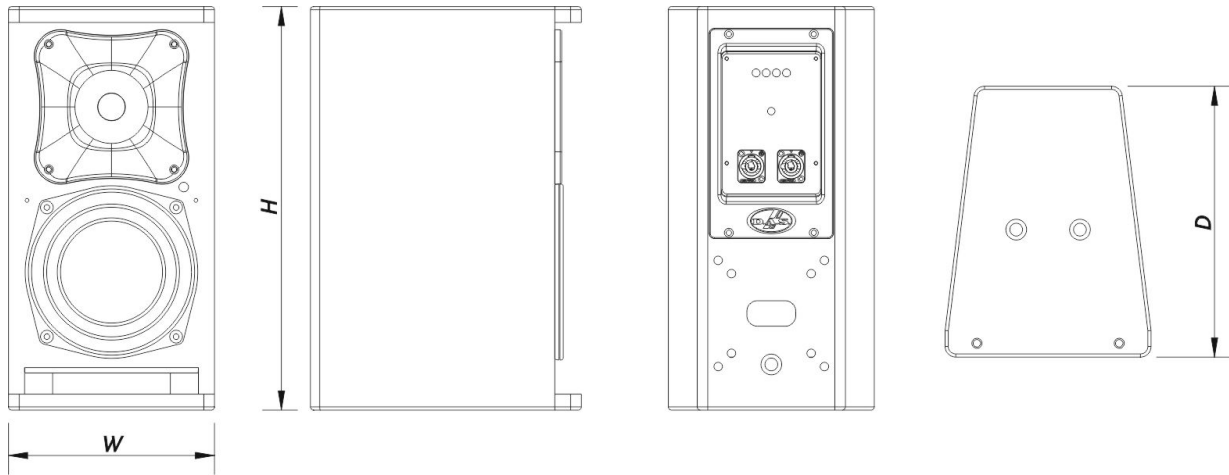

ORDERING INFORMATION

Model	Description	P/N
System		
ARTEC-506-W		10423210
Replacement Parts		
6P	Cone Transducer	20208730
BC-88	Horn	30003945
F-AR506	Filter	30005454
GM-M34	Diaphragm	20205060
M-34	Compression Driver	10207080
Accessories		
ANL-2	Rigging Accessories	10101020
AX-SPG1	Installation & Stacking Acc.	10105050
AX-SPG2	Installation & Stacking Acc.	10105060

ARTEC-506-W

DAS Audio Group, S.L. - C/ Islas Baleares 24 - 46988
Fuente del Jarro - Valencia - Spain - Tel. +34961340860
Updated (DD/MM/YYYY): 24/07/2024