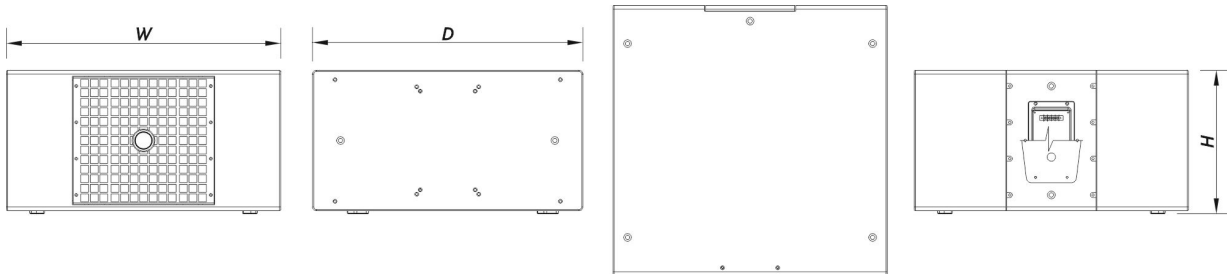

Connectors

Audio Input Connector	Covered Barrier Strip Terminals
Audio Output Connector	Covered Barrier Strip Terminals

Enclosure

Enclosure Construction	Birch Plywood
Enclosure Geometry	Rectangular
Rigging	M10 Rigging Points
Finish	Fiberglass
Color	White
IP Rating	IP54
Depth	690 mm (27,2 in)
Dimensions (H x W x D)	365 x 700 x 690 mm 14,4 x 27,6 x 27,2 in
Net Weight	48,5 kg (106,9 lb)

Carton Dimensions (H x W x D)	470 x 800 x 740 mm 18,5 x 31,5 x 29,1 in
Shipping Weight	52,5 kg (115,7 lb)

DIMENSIONS

ORDERING INFORMATION

Model	Description	P/N
-------	-------------	-----

System

WR-322S-DXW		10428248
-------------	--	----------