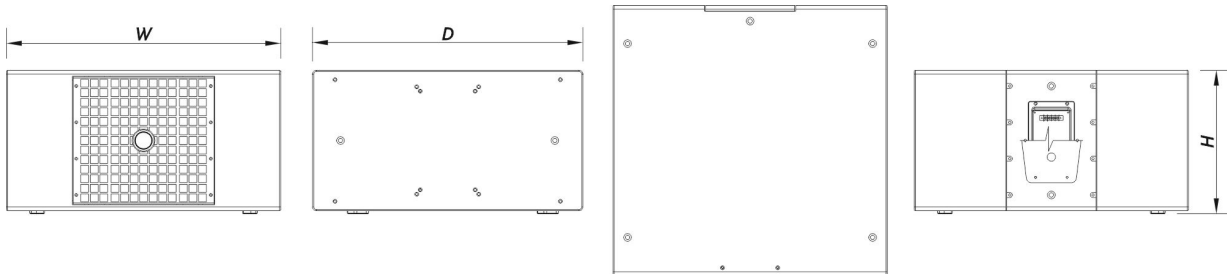

Connectors

Audio Input Connector	Covered Barrier Strip Terminals
Audio Output Connector	Covered Barrier Strip Terminals

Enclosure

Enclosure Construction	Birch Plywood
Enclosure Geometry	Rectangular
Rigging	M10 Rigging Points
Finish	Fiberglass
Color	White
IP Rating	IP54
Depth	690 mm (27,2 in)
Dimensions (H x W x D)	365 x 700 x 690 mm 14,4 x 27,6 x 27,2 in
Net Weight	48,5 kg (106,9 lb)

Shipping

Carton Dimensions (H x W x D)	470 x 800 x 740 mm 18,5 x 31,5 x 29,1 in
Shipping Weight	52,5 kg (115,7 lb)

DIMENSIONS

ORDERING INFORMATION

Model	Description	P/N
-------	-------------	-----

System

WR-322S-DXW		10428248
-------------	--	----------