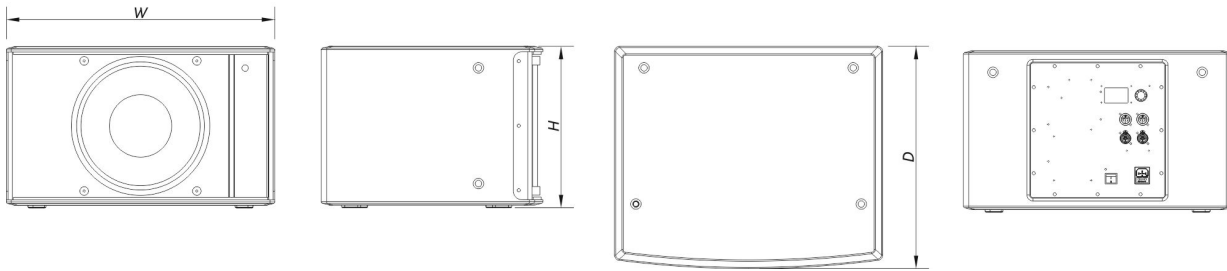

Net Weight

17,0 kg (37,4 lb)

Components

LF Driver

10MG

DIMENSIONS

ORDERING INFORMATION

Model	Description	P/N

System

Q-10A-W		10434088

Replacement Parts

10MG	Cone Transducer	20208692
DSP-Q10A	Dsp	20406438
GM-10MG	Recone Kit	20208422
MP-Q10A-115	Power Module	20405094
MP-Q10A-230	Power Module	20405093

Accessories

Q-10A-W

DAS Audio Group, S.L. - C/ Islas Baleares 24 - 46988
Fuente del Jarro - Valencia - Spain - Tel. +34961340860
Updated (DD/MM/YYYY): 13/10/2024