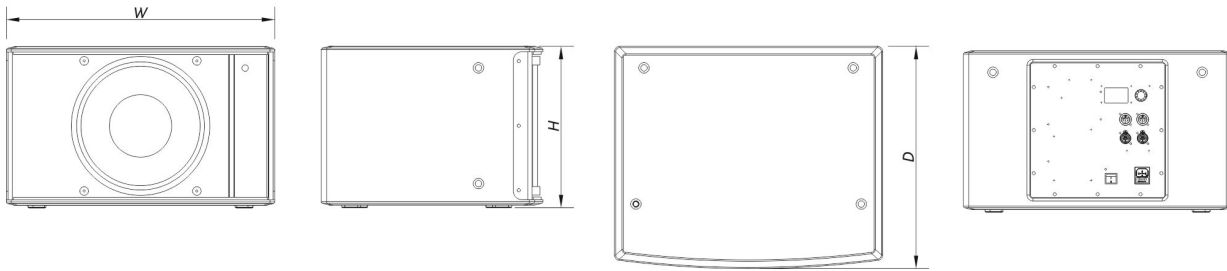

Net Weight

17,0 kg (37,4 lb)

Components

LF Driver

10MG

DIMENSIONS

ORDERING INFORMATION

Model	Description	P/N
System		
Q-10A-W		10434088
Replacement Parts		
10MG	Cone Transducer	20208692
DSP-Q10A	Dsp	20406438
GM-10MG	Recone Kit	20208422
MP-Q10A-115	Power Module	20405094
MP-Q10A-230	Power Module	20405093
Accessories		

Q 10A W

DAS Audio Group, S.L. - C/ Islas Baleares 24 - 46988
Fuente del Jarro - Valencia - Spain - Tel. +34961340860
Updated (DD/MM/YYYY): 26/06/2024