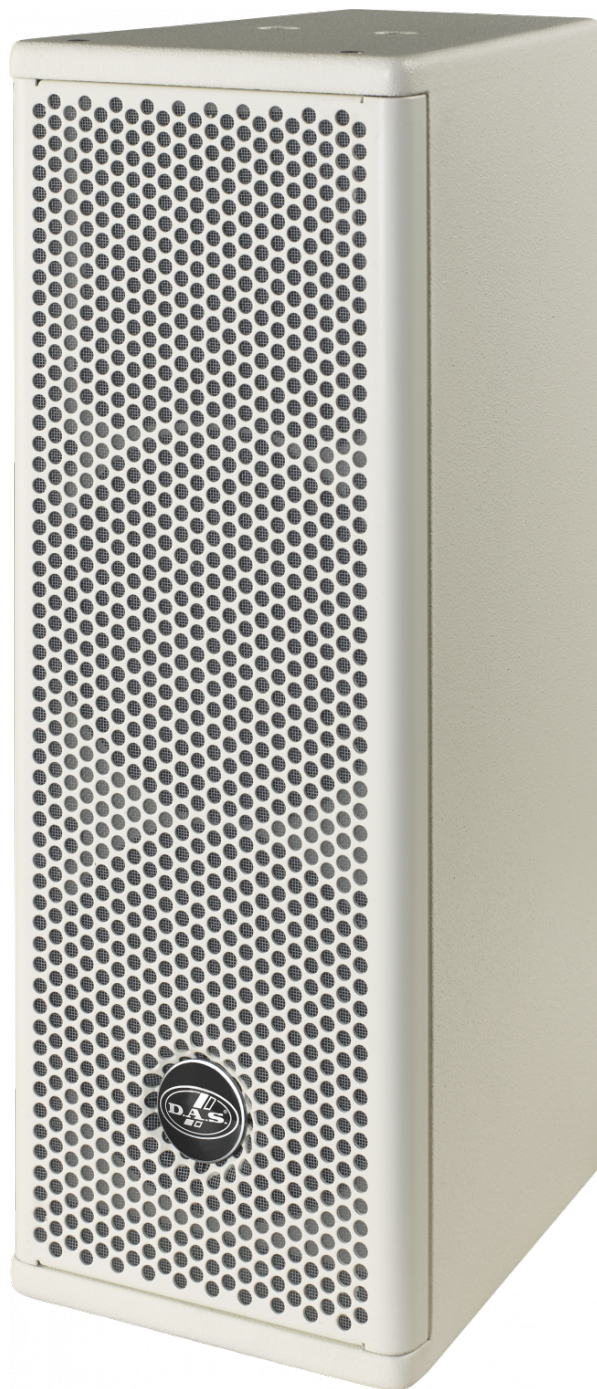

artec 500 series

ARTEC-526A-W-230

DAS Audio Group, S.L. - C/ Islas Baleares 24 - 46988
Fuente del Jarro - Valencia - Spain - Tel. +34961340860
Updated (DD/MM/YYYY): 23/01/2025

SOUND WITH SOUL