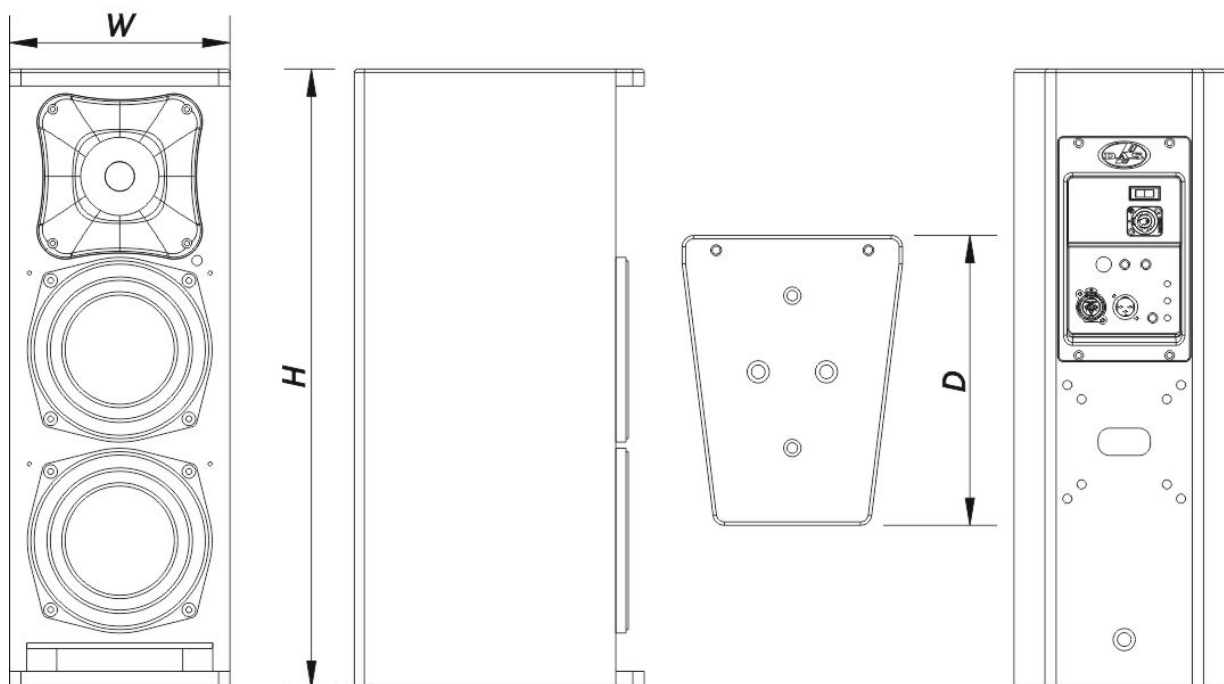

ORDERING INFORMATION

Model	Description	P/N
System		
ARTEC-526A-W-230		10423420
Replacement Parts		
6P4	Cone Transducer	20208740
BC-88	Horn	30003945
DSP-ARTEC-526A	Dsp	20406340
M-34	Compression Driver	10207080
MP-ARTEC-526A- 230	Power Module	30005294
Accessories		

ARTEC-526A-W-230

DAS Audio Group, S.L. - C/ Islas Baleares 24 - 46988
Fuente del Jarro - Valencia - Spain - Tel. +34961340860
Updated (DD/MM/YYYY): 23/01/2025