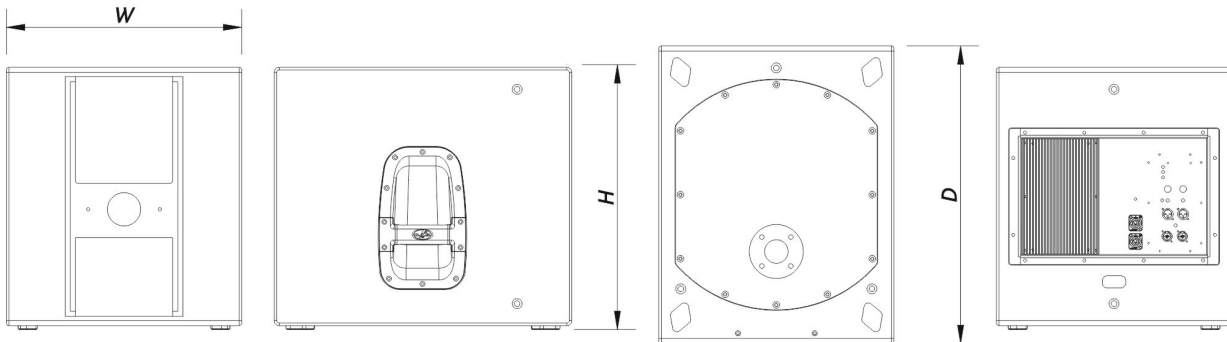

Enclosure

Enclosure Construction	Birch Plywood
Enclosure Geometry	Rectangular
Rigging	M10 Rigging Points
Finish	ISO-flex Paint
Color	Black
Dimensions (H x W x D)	515 x 465 x 585 mm 20,3 x 18,3 x 23,0 in
Net Weight	31,0 kg (68,3 lb)

Shipping

Carton Dimensions (H x W x D)	580 x 510 x 632 mm 22,8 x 20,1 x 24,9 in
Shipping Weight	37,0 kg (81,6 lb)

DIMENSIONS

ORDERING INFORMATION

Model	Description	P/N
-------	-------------	-----

System

ARTEC-S15A-230		10423710
----------------	--	----------