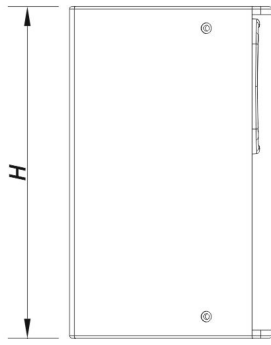

ORDERING INFORMATION

Model	Description	P/N
System		
ARTEC-312.96-W		10423856
Replacement Parts		
12MI	Cone Transducer	10214310
BC-916	Horn	30006590
F-AR312.96	Filter	30006576
GM-12MI	Recone Kit	20208290
GM-M34	Diaphragm	20205060
LAMP-F-21	Lamp	30000535
M-34	Compression Driver	10207080
Accessories		
ANL-2	Rigging Accessories	10101020
AX-SPG1	Installation & Stacking Acc.	10105050

ARTEC-312.96-W

DAS Audio Group, S.L. - C/ Islas Baleares 24 - 46988
Fuente del Jarro - Valencia - Spain - Tel. +34961340860
Updated (DD/MM/YYYY): 17/01/2025