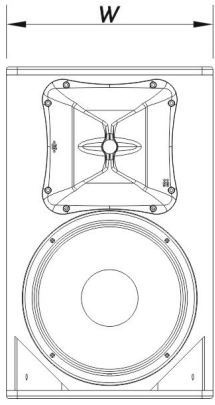

ORDERING INFORMATION

Model	Description	P/N
System		
ARTEC-312.96-W		10423856
Replacement Parts		
12MI	Cone Transducer	10214310
BC-916	Horn	30006590
F-AR312.96	Filter	30006576
GM-12MI	Recone Kit	20208290
GM-M34	Diaphragm	20205060
LAMP-F-21	Lamp	30000535
M-34	Compression Driver	10207080
Accessories		
ANL-2	Rigging Accessories	10101020
AX-SPG1	Installation & Stacking Acc.	10105050

ARTEC-312.96-W

DAS Audio Group, S.L. - C/ Islas Baleares 24 - 46988
Fuente del Jarro - Valencia - Spain - Tel. +34961340860
Updated (DD/MM/YYYY): 17/01/2025