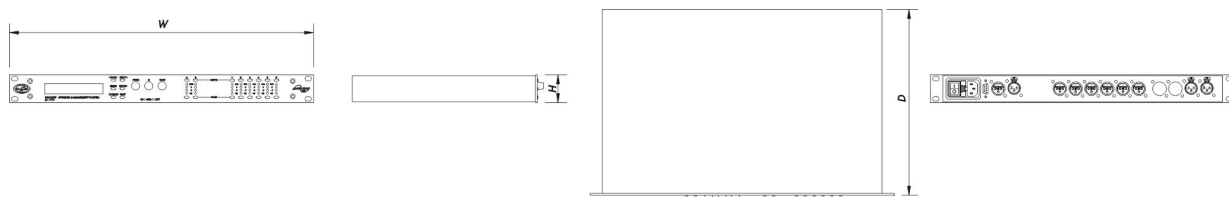

Envio

Dimensões da Embalagem (A x L x P)	110 x 530 x 450 mm 4,3 x 20,9 x 17,7 in
Peso de Expedição	4,5 kg (9,9 lb)

DIMENSÕES

INFORMAÇÕES SOBRE PEDIDOS

Modelo	Descrição	P/N
Sistema		
DSP-2060A		11105030

DSP 2060A

DAS Audio Group, S.L. - C/ Islas Baleares 24 - 46988
Fuente del Jarro - Valencia - Spain - Tel. +34961340860
Updated (DD/MM/YYYY): 05/06/2024

SOUND WITH SOUL