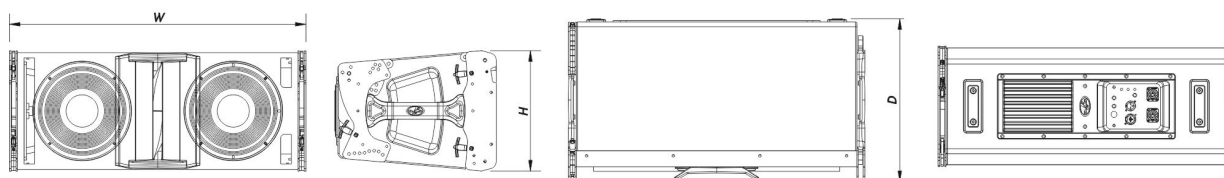

# EVENT 208A 115

DAS Audio Group, S.L. - C/ Islas Baleares 24 - 46988  
Fuente del Jarro - Valencia - Spain - Tel. +34961340860  
Updated (DD/MM/YYYY): 26/06/2024

SOUND WITH SOUL

Enclosure Construction	Birch Plywood
Enclosure Geometry	Trapezoidal
Rigging	Captive Rigging System
Finish	ISO-flex Paint
Color	Black
Dimensions ( H x W x D )	275 x 675 x 370 mm 10,8 x 26,6 x 14,6 in
Net Weight	31,0 kg ( 68,3 lb )

## DIMENSIONS