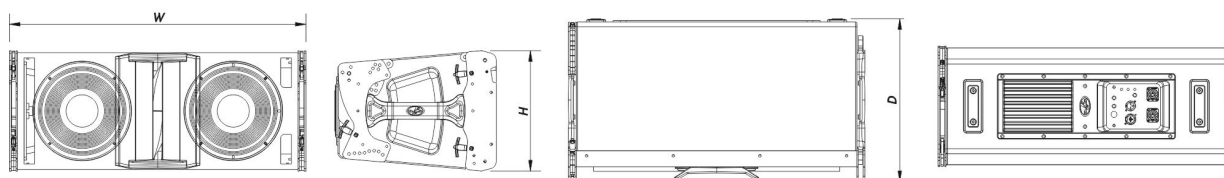

Enclosure Construction	Birch Plywood
Enclosure Geometry	Trapezoidal
Rigging	Captive Rigging System
Finish	ISO-flex Paint
Color	Black
Dimensions (H x W x D)	275 x 675 x 370 mm 10,8 x 26,6 x 14,6 in
Net Weight	31,0 kg (68,3 lb)

Components

LF Driver	8CM4
MF Driver	8CM4
HF Driver	M-75
Horn/Waveguide	BPS-90AR

Shipping

Carton Dimensions (H x W x D)	770 x 341 x 431 mm 30,3 x 13,4 x 17,0 in
Shipping Weight	33,0 kg (72,8 lb)

DIMENSIONS

EVENT-208A-115

DAS Audio Group, S.L. - C/ Islas Baleares 24 - 46988
Fuente del Jarro - Valencia - Spain - Tel. +34961340860
Updated (DD/MM/YYYY): 17/09/2024

SOUND WITH SOUL