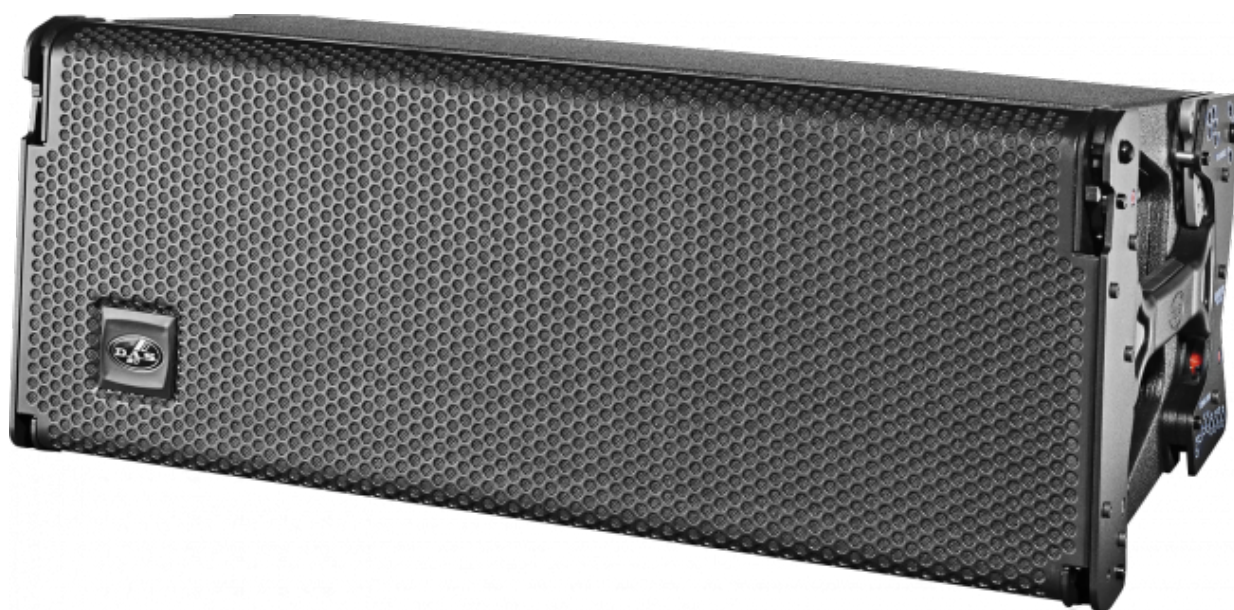

event

line array

EVENT-208A-115

DAS Audio Group, S.L. - C/ Islas Baleares 24 - 46988
Fuente del Jarro - Valencia - Spain - Tel. +34961340860
Updated (DD/MM/YYYY): 17/09/2024

SOUND WITH SOUL

KEY FEATURES

- Powered 3-way system
- Light-weight Class D amplifier topology
- High-end DSP chipsets
- Easy-DSP™ Interface
- Quality Neutrik® connectors
- Top grade Birch cabinet construction
- Durable ISO-flex finish
- Robust “quick-rig” professional rigging hardware
- Proprietary injected aluminium HF waveguide
- DAS M-75 compression driver

DESCRIPTION

The EVENT-208A Line is a three-way powered line array in a double 8” configuration. The DAS loudspeaker units have been teamed up with a single M-75 compression driver and purpose-designed injected aluminum high frequency waveguide.

The EVENT-208A line array is powered by a three channel Class D amplifier which provides 360 W_{peak} per channel. The amp’s rear panel includes quality Neutrik® XLR and powerCON connectors, status LEDs to facilitate setup and DAS’s Easy-DSP™ interface which simplifies preset selection for the number of units and throw depth.