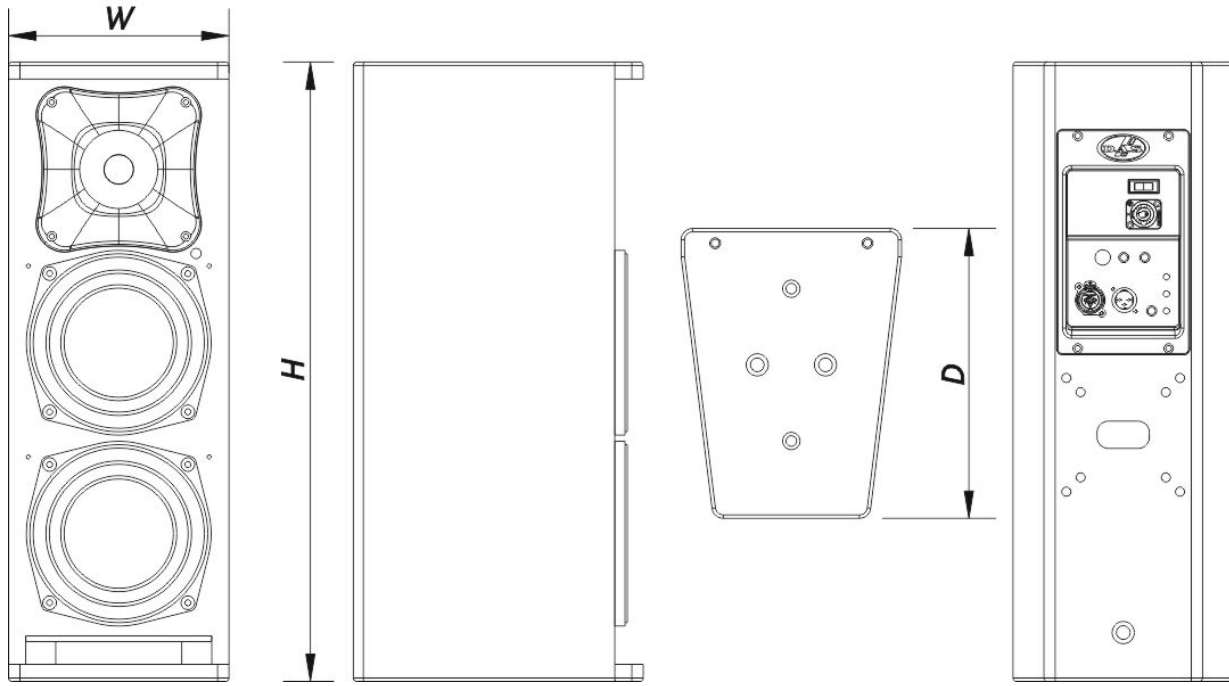

ORDERING INFORMATION

Model	Description	P/N
System		
ARTEC-526A-230		10423340
Replacement Parts		
6P4	Cone Transducer	20208740
BC-88	Horn	30003945
DSP-ARTEC-526A	Dsp	20406340
M-34	Compression Driver	10207080
MP-ARTEC-526A- 230	Power Module	30005294
Accessories		

ARTEC 526A 230

DAS Audio Group, S.L. - C/ Islas Baleares 24 - 46988
Fuente del Jarro - Valencia - Spain - Tel. +34961340860
Updated (DD/MM/YYYY): 26/06/2024