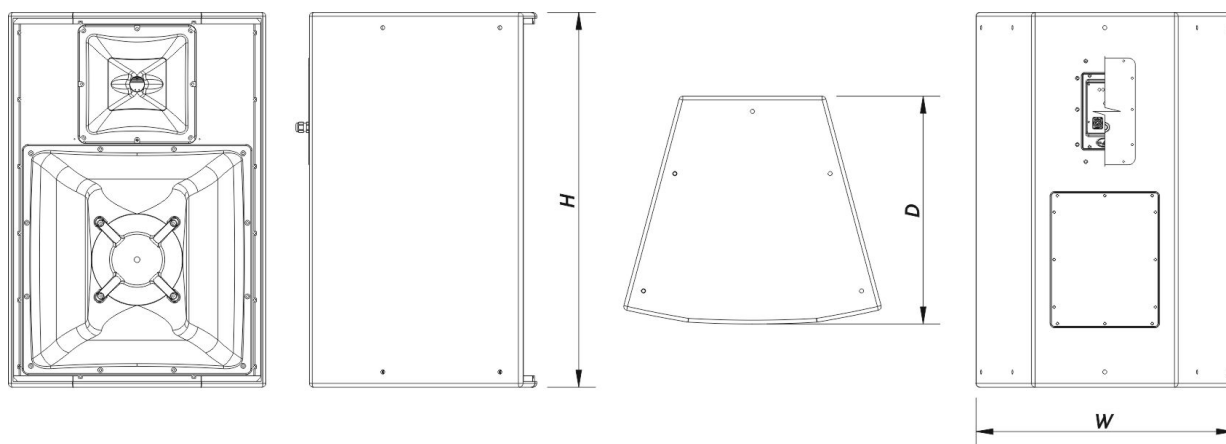

| | |
|--------------------------|---|
| Enclosure Construction | Birch Plywood |
| Enclosure Geometry | Trapezoidal |
| Rigging | M10 Rigging Points |
| Finish | Fiberglass |
| Color | Black |
| Depth | 605 mm (24,0 in) |
| Dimensions (H x W x D) | 990 x 685 x 605 mm 39,0 x 27,0 x 24,0 in |
| Net Weight | 56,0 kg (123,5 lb) |

Shipping

| | |
|---------------------------------|---|
| Carton Dimensions (H x W x D) | 1.070 x 650 x 745 mm 42,1 x 25,6 x 29,3 in |
| Shipping Weight | 60,5 kg (133,4 lb) |

DIMENSIONS

ORDERING INFORMATION