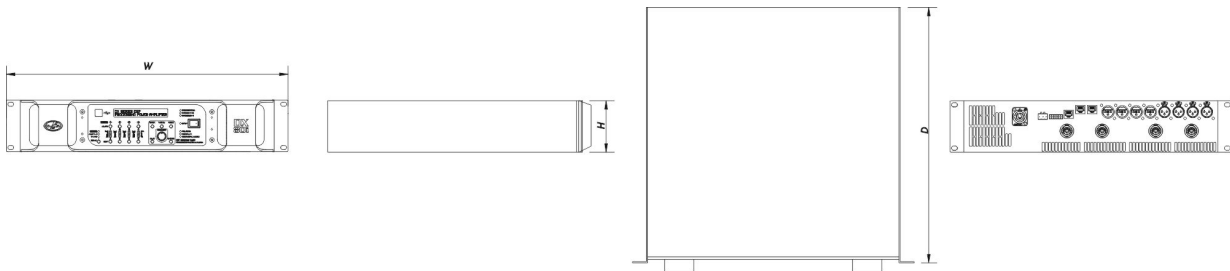

Audio Eingangsanschluss	4 x Female XLR
Speaker Output Connector	4 x speakON
Current Draw 230 V /115 V	5 A /10.0 A
Certification Number	NRTL: NA201810857, CNEMKO: NA201810857

Abmessungen-Gewicht

Abmessungen (H x B x T)	88 x 485 x 425 mm 3,5 x 19,0 x 16,7 in
Nettogewicht	10,3 kg (22,7 lb)

Versand

Verpackungsabmessungen (H x W x D)	250 x 610 x 600 mm 9,8 x 24,0 x 23,6 in
Verpackungsgewicht	11,5 kg (25,4 lb)

ABMESSUNGEN

BESTELLINFORMAT IONEN

Modell

Beschreibung

P/N

DX-80I-230

DAS Audio Group, S.L. - C/ Islas Baleares 24 - 46988
Fuente del Jarro - Valencia - Spain - Tel. +34961340860
Updated (DD/MM/YYYY): 05/08/2024

SOUND WITH SOUL