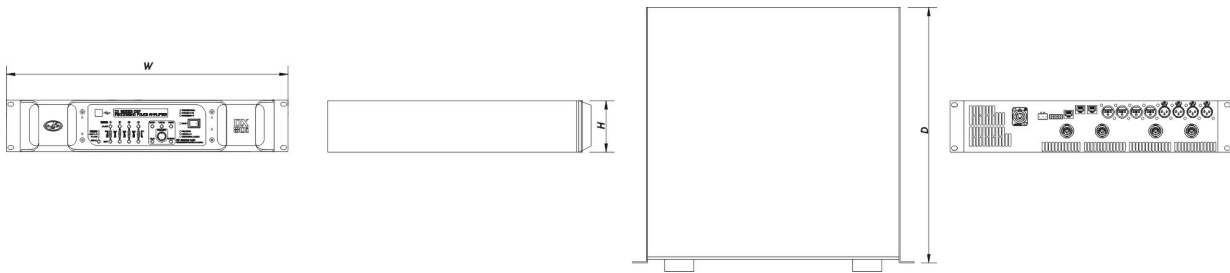

Audio Signal Input Connector	4 x Female XLR
Speaker Output Connector	4 x speakON
Current Draw 230 V /115 V	5 A /10.0 A
Certification Number	NRTL: NA201810857, CNEMKO: NA201810857

Dimensions-Weight

Dimensions (H x W x D)	88 x 485 x 425 mm 3,5 x 19,0 x 16,7 in
Net Weight	10,3 kg (22,7 lb)

Shipping

Carton Dimensions (H x W x D)	250 x 610 x 600 mm 9,8 x 24,0 x 23,6 in
Shipping Weight	11,5 kg (25,4 lb)

DIMENSIONS

ORDERING INFORMATION

Model	Description	P/N

DX 80I 230

DAS Audio Group, S.L. - C/ Islas Baleares 24 - 46988
Fuente del Jarro - Valencia - Spain - Tel. +34961340860
Updated (DD/MM/YYYY): 05/06/2024