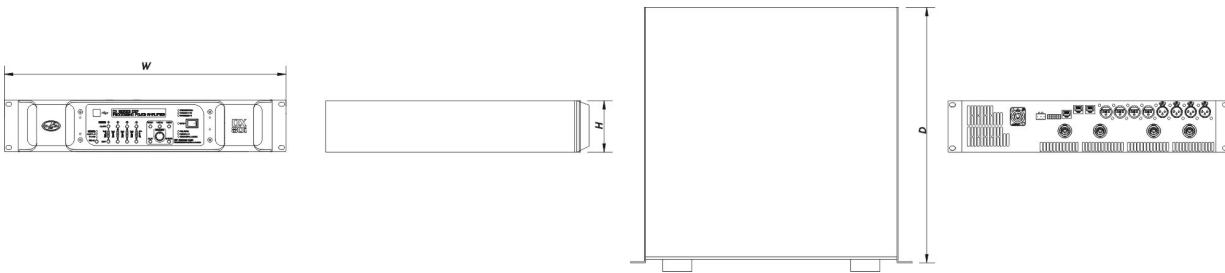

Audio Signal Input Connector	4 x Female XLR
Speaker Output Connector	4 x speakON
Current Draw 230 V /115 V	5 A /10.0 A
Certification Number	NRTL: NA201810857, CNEMKO: NA201810857

Dimensions-Weight

Dimensions (H x W x D)	88 x 485 x 425 mm 3,5 x 19,0 x 16,7 in
Net Weight	10,3 kg (22,7 lb)

Shipping

Carton Dimensions (H x W x D)	250 x 610 x 600 mm 9,8 x 24,0 x 23,6 in
Shipping Weight	11,5 kg (25,4 lb)

DIMENSIONS

ORDERING INFORMATION

Model	Description	P/N

DX-80I-230

DAS Audio Group, S.L. - C/ Islas Baleares 24 - 46988
Fuente del Jarro - Valencia - Spain - Tel. +34961340860
Updated (DD/MM/YYYY): 05/08/2024