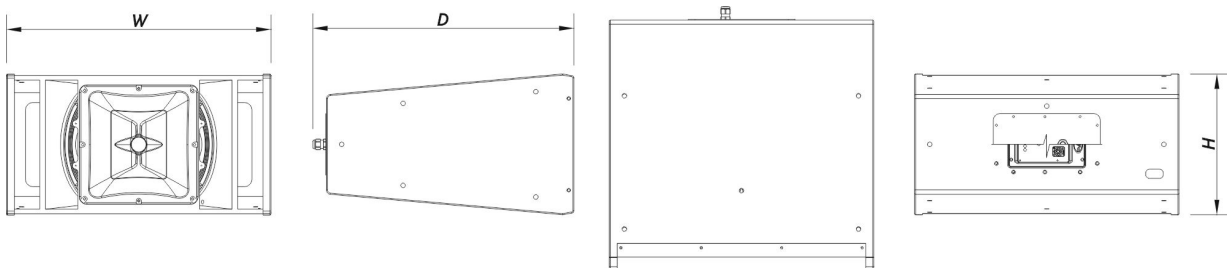

### Enclosure

Enclosure Construction	Birch Plywood
Enclosure Geometry	Trapezoidal
Rigging	M10 Rigging Points

# HQ-212.95-DX

DAS Audio Group, S.L. - C/ Islas Baleares 24 - 46988  
Fuente del Jarro - Valencia - Spain - Tel. +34961340860  
Updated (DD/MM/YYYY): 11/10/2024

Finish	Fiberglass
Color	Black
Depth	655 mm (25,7 in)
Dimensions ( H x W x D )	370 x 710 x 655 mm 14,6 x 28,0 x 25,7 in
Net Weight	49,0 kg ( 85,9 lb )

### DIMENSIONS