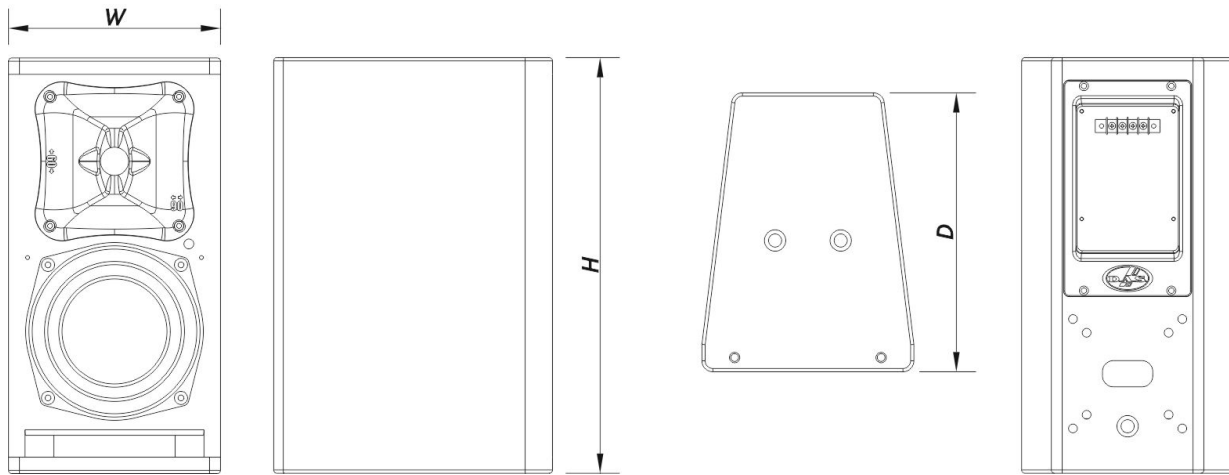

ORDERING INFORMATION

Model	Description	P/N
System		
ARTEC-306		10423800
Replacement Parts		
6B	Cone Transducer	20208260
BCT-96	Horn	30006201
F-ACT8	Filter	30005424
GM-M26	Diaphragm	20205050
LAMP-F-18	Lamp	30000536
M-26	Compression Driver	10207070
Accessories		
ANL-2	Rigging Accessories	10101020
AX-SPG1	Installation & Stacking Acc.	10105050

ARTEC 306

DAS Audio Group, S.L. - C/ Islas Baleares 24 - 46988
Fuente del Jarro - Valencia - Spain - Tel. +34961340860
Updated (DD/MM/YYYY): 26/06/2024

SOUND WITH SOUL